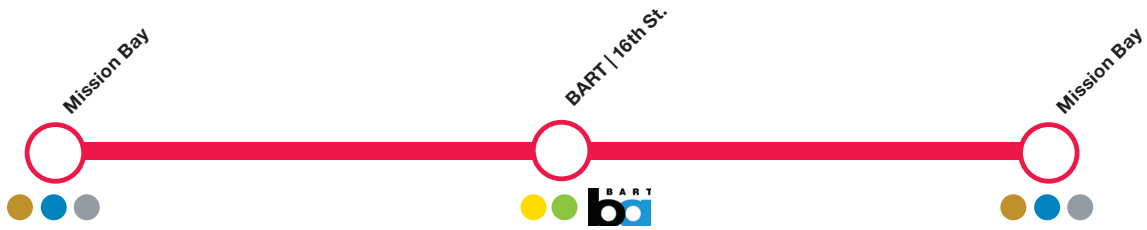

RED Shuttle Schedule

Mission Bay 1651 4th Street in front of Weill Neurosciences Bldg	BART 16th & Mission 2970 16th Street (between Mission St & Capp St)	Mission Bay 1651 4th Street in front of Weill Neurosciences Bldg
AM		
-	5:45 AM	6:00 AM
-	5:55 AM	6:12 AM
-	6:05 AM	6:24 AM
6:00 AM	6:13 AM	6:36 AM
6:12 AM	6:25 AM	6:48 AM
6:24 AM	6:37 AM	7:00 AM
6:36 AM	6:49 AM	7:12 AM
6:48 AM	7:01 AM	7:24 AM
7:00 AM	7:13 AM	7:36 AM
7:12 AM	7:25 AM	7:48 AM
7:24 AM	7:37 AM	8:00 AM
7:36 AM	7:49 AM	8:12 AM
7:48 AM	8:01 AM	8:24 AM
8:00 AM	8:13 AM	8:36 AM
8:12 AM	8:25 AM	8:48 AM
8:24 AM	8:37 AM	9:00 AM
8:36 AM	8:49 AM	9:12 AM
8:48 AM	9:01 AM	9:24 AM
9:00 AM	9:13 AM	9:36 AM
9:12 AM	9:25 AM	9:48 AM
9:24 AM	9:37 AM	10:00 AM
9:36 AM	9:49 AM	10:12 AM
9:48 AM	10:01 AM	10:24 AM
10:00 AM	10:13 AM	10:36 AM
PM		
2:00 PM	2:13 PM	2:36 PM
2:12 PM	2:25 PM	2:48 PM
2:24 PM	2:37 PM	3:00 PM
2:36 PM	2:49 PM	3:12 PM
2:48 PM	3:01 PM	3:24 PM
3:00 PM	3:13 PM	3:36 PM
3:12 PM	3:25 PM	3:48 PM
3:24 PM	3:37 PM	4:00 PM
3:36 PM	3:49 PM	4:12 PM
3:48 PM	4:01 PM	4:24 PM
4:00 PM	4:13 PM	4:36 PM
4:12 PM	4:25 PM	4:48 PM
4:24 PM	4:37 PM	5:00 PM
4:36 PM	4:49 PM	5:12 PM
4:48 PM	5:01 PM	5:24 PM
5:00 PM	5:13 PM	5:36 PM
5:12 PM	5:25 PM	5:48 PM
5:24 PM	5:37 PM	6:00 PM
5:36 PM	5:49 PM	6:14 PM
5:48 PM	6:01 PM	6:28 PM
6:00 PM	6:13 PM	6:42 PM
6:14 PM	6:27 PM	6:56 PM
6:28 PM	6:41 PM	7:10 PM
6:42 PM	6:55 PM	7:24 PM
6:56 PM	7:09 PM	7:38 PM
7:10 PM	7:23 PM	MB on demand *
7:24 PM	7:37 PM	MB on demand *
7:38 PM	7:51 PM	MB on demand *

Effective Nov 8, 2021. Departure times are approximate.

Tap into *live* real-time departures.
Scan or Visit: liveshuttle.ucsf.edu