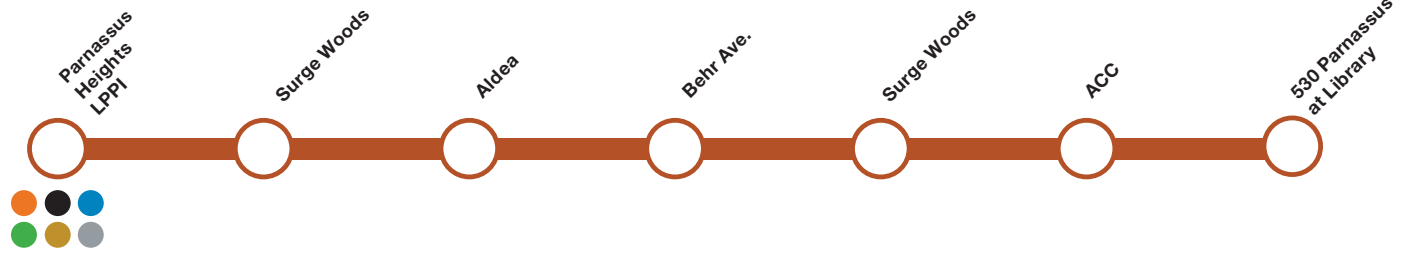

BRONZE Shuttle Schedule

hrs.	Parnassus LPPI 401 Parnassus Ave	Surge Woods	Aldea Housing 75 Behr Ave	90 Behr Ave to Surge Woods Lot	Surge Woods to Aldea Housing	(DROP OFF ONLY) Parnassus ACC 400 Parnassus Ave	(DROP OFF ONLY) Parnassus Library 530 Parnassus Ave
AM							
6	20, 40	22, 44	25, 45	26, 46	29, 49	33, 53	-
7	00, 20, 40	02, 22, 42	04, 25, 45	06, 26, 46	09, 29, 49	13, 33, 53	-
8	00, 20, 40	02, 22, 42	04, 25, 45	06, 26, 46	09, 29, 49	13, 33, 53	-
9	00, 20, 40	02, 22, 42	04, 25, 45	06, 26, 46	09, 29, 49	13, 33, 53	-
10	00, 20, 40	02, 22, 42	04, 25, 45	06, 26, 46	09, 29, 49	13, 33, 53	-
11	00, 20, 40	02, 22, 42	04, 25, 45	06, 26, 46	09, 29, 49	13, 33, 53	-
PM							
12	00, 20, 40	02, 22, 42	05, 25, 45	06, 26, 46	09, 29, 49	13, 33, 53	-
1	00, 20, 40	02, 22, 42	05, 25, 45	06, 26, 46	09, 29, 49	13, 33, 53	-
2	00, 20, 40	02, 22, 42	05, 25, 45	06, 26, 46	09, 29, 49	13	33, 53
3	00, 20, 40	02, 22, 42	05, 25, 45	06, 26, 46	09, 29, 49	-	13, 33, 53
4	00, 20, 40	02, 22, 42	05, 25, 45	06, 26, 46	09, 29, 49	-	13, 33, 53
5	00, 20, 40	02, 22, 42	05, 25, 45	06, 26, 46	09, 29, 49	-	13, 33, 53
6	00, 20, 40	02, 22, 42	05, 25, 45	06, 26, 46	09, 29, 49	-	13, 33, 53

Effective Jan 25, 2021. Departure times are approximate.

Tap into *live* real-time departures.
Scan or Visit: liveshuttle.ucsf.edu