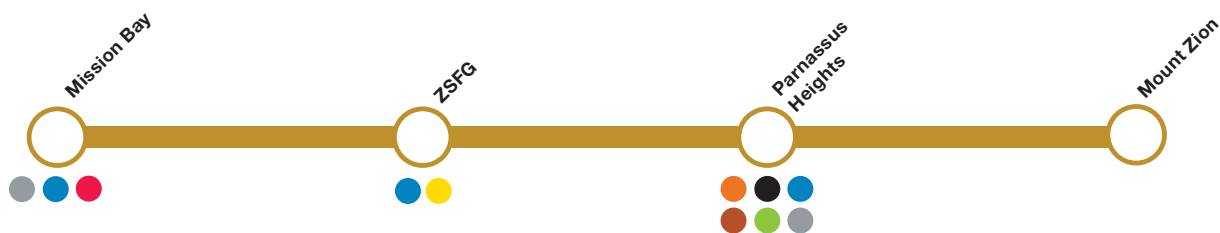

GOLD Shuttle Schedule

hrs.	Mission Bay 1650 4th Street west side of street	ZSFG 2499 23rd St	Parnassus - at Library 530 Parnassus Ave	Mount Zion 2356 Sutter Street
AM				
5	10, 35	25, 50	55	-
6	00, 25, 50	15, 40	20, 45	15, 40
7	15, 40	05, 30, 55	10, 35	05, 30, 55
8	05, 30, 55	20, 45	00, 25, 50	20, 45
9	20, 45	10, 35	15, 40	10, 35
10	15, 45	00, 30	05, 30	00, 25, 50
11	15, 45	00, 30	00, 25, 55	20, 45
PM				
12	15, 45	00, 30	25, 55	15, 45
1	15, 45	00, 30	25, 55	15, 45
2	15, 45	00, 30	25, 55	15, 45
3	15, 30, 55	00, 30, 45	25, 55	15, 45
4	20, 45	10, 35	15, 40	15, 35
5	10, 35	00, 25, 50	05, 30, 55	00, 25, 50
6	00, 25, 50	15, 40	20, 45	15, 40
7	15, 40	05, 30, 55	10, 35	05, 30, 55
8	-	-	00, 25	20, 45

Effective Jan 25, 2021. Departure times are approximate.

Tap into *live* real-time departures.
Scan or Visit: liveshuttle.ucsf.edu