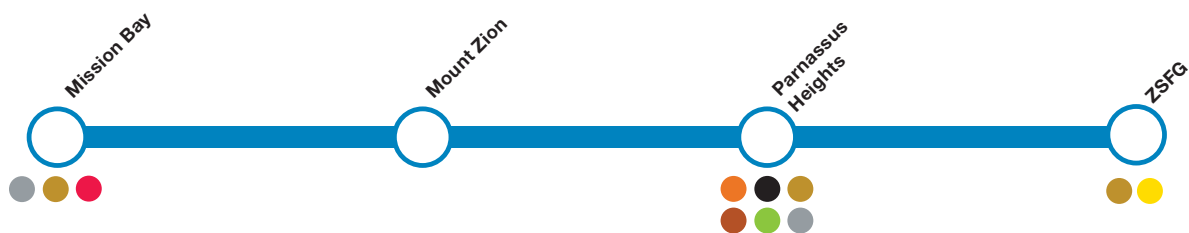

# BLUE Shuttle Schedule

hrs.	Mission Bay 1650 4th Street west side of street	Mount Zion 2356 Sutter Street	Parnassus 401 Parnassus Ave at LPPI	ZSFG 2499 23rd St corner of San Bruno St
<b>AM</b>				
4	55	-	-	-
5	20, 45	17, 50	35	58
6	10, 35	15, 40	10, 35	35
7	00, 25, 50	05, 30, 55	00, 25, 50	00, 25, 50
8	15, 40	20, 45	15, 40	15, 40
9	05, 30	10, 35, 55	05, 30, 55	05, 30, 55
10	00, 30	25, 55	15, 45	20, 40
11	00, 30	25, 55	15, 45	10, 40
<b>PM</b>				
12	00, 30	25, 55	15, 45	10, 40
1	00, 30	25, 55	15, 45	10, 40
2	00, 30	25, 55	15, 45	10, 40
3	00, 15, 40	25, 45	15, 45	10, 40
4	05, 30, 55	10, 35	05, 30, 55	10, 30, 55
5	20, 45	00, 25, 50	20, 45	20, 45
6	10, 35	15, 40	10, 35	10, 35
7	00, 25, 50	05, 30, 55	00, 25, 50	00, 25, 50
8	-	20	15, 40	15, 40
9	-	-	-	05

Effective Jan 25, 2021. Departure times are approximate.

Tap into *live* real-time departures.  
Scan or Visit: [liveshuttle.ucsf.edu](http://liveshuttle.ucsf.edu)