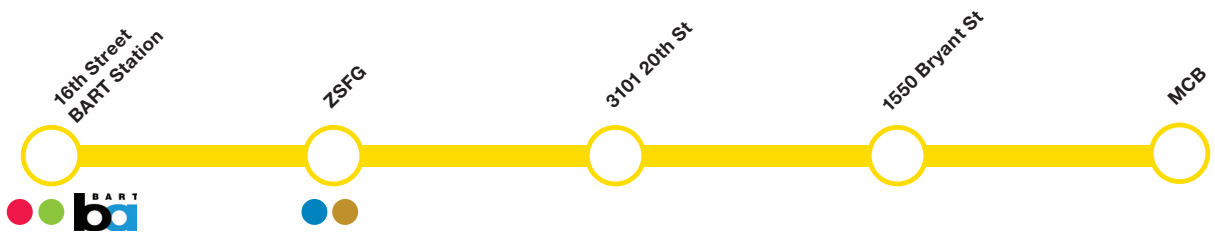

\* Asterisk denotes a UCSF shuttle bus. If not a UCSF shuttle, then UCSF employees must also have a VA employee ID to ride the shuttle.

Effective Jan 25, 2021. Departure times are approximate.

Tap into *live* real-time departures.  
Scan or Visit: [liveshuttle.ucsf.edu](http://liveshuttle.ucsf.edu)

# YELLOW Shuttle Schedule

hrs.	BART 16th & Mission 2970 16th Street	Mission Center Building 1855 Folsom Street	1550 Bryant St to ZSFGH	3101 20th St to ZSFG	ZSFG 2499 23rd St
<b>AM</b>					
6	20, 53	25, 58	-	-	40
7	26, 59	31	-	03, 36	13, 46
8	32	04, 37	-	09	19, 52
9	05	10	-	-	25

hrs.	BART 16th & Mission 2970 16th Street	ZSFG 2499 23rd St	3101 20th St to MCB	1550 Bryant St to ZSFGH	Mission Center Building 1855 Folsom Street to BART
<b>PM</b>					
3	20, 53	10, 35	43	-	18, 48
4	26, 59	08, 41	16, 49	-	21, 54
5	32	14, 47	-	-	27
6	05, 38	20, 53	-	-	00, 33
7	-	-	-	-	06