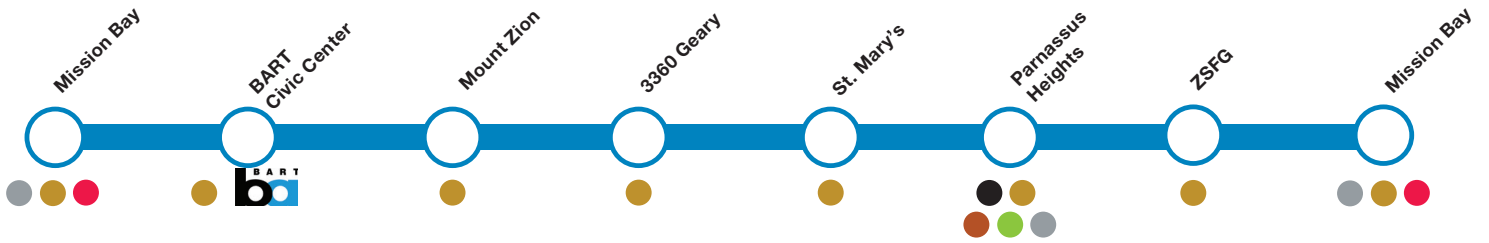

BLUE Shuttle Schedule

Mission Bay 1650 4th Street west side of street	BART | Civic Center 7th Street at Market Street	Mount Zion 2356 Sutter Street	3360 Geary Blvd	St. Mary's across street from 500 Stanyan Street	Parnassus 521 Parnassus Ave at Clinical Sciences	ZSFG 2499 23rd St corner of San Bruno St	Mission Bay 1650 4th Street west side of street
4:55 AM	5:01 AM	5:17 AM	5:21 AM	5:24 AM	5:35 AM	5:58 AM	6:18 AM (arrival)
5:20 AM	5:26 AM	5:50 AM	5:54 AM	5:57 AM	6:10 AM	6:35 AM	6:55 AM (arrival)
5:45 AM	5:51 AM	6:15 AM	6:19 AM	6:22 AM	6:35 AM	7:00 AM	7:25 AM
6:10 AM	6:16 AM	6:40 AM	6:44 AM	6:47 AM	7:00 AM	7:25 AM	7:50 AM
6:35 AM	6:41 AM	7:05 AM	7:09 AM	7:12 AM	7:25 AM	7:50 AM	8:15 AM
7:00 AM	7:06 AM	7:30 AM	7:34 AM	7:37 AM	7:50 AM	8:15 AM	8:40 AM
7:25 AM	7:31 AM	7:55 AM	7:59 AM	8:02 AM	8:15 AM	8:40 AM	9:05 AM
7:50 AM	7:56 AM	8:20 AM	8:24 AM	8:27 AM	8:40 AM	9:05 AM	9:30 AM
8:15 AM	8:21 AM	8:45 AM	8:49 AM	8:52 AM	9:05 AM	9:30 AM	9:55 AM
8:40 AM	8:46 AM	9:10 AM	9:14 AM	9:17 AM	9:30 AM	9:55 AM	10:20 AM
9:05 AM	9:11 AM	9:35 AM	9:39 AM	9:42 AM	9:55 AM	10:20 AM	10:45 AM
9:30 AM	9:36 AM	9:55 AM	9:59 AM	10:02 AM	10:15 AM	10:40 AM	11:00 AM
10:00 AM	10:06 AM	10:25 AM	10:29 AM	10:32 AM	10:45 AM	11:10 AM	11:30 AM
10:30 AM	10:36 AM	10:55 AM	10:59 AM	11:02 AM	11:15 AM	11:40 AM	12:00 PM
11:00 AM	11:06 AM	11:25 AM	11:29 AM	11:32 AM	11:45 AM	12:10 PM	12:30 PM
11:30 AM	11:36 AM	11:55 AM	11:50 AM	12:02 PM	12:15 PM	12:40 PM	1:00 PM
12:00 PM	12:06 PM	12:25 PM	12:29 PM	12:32 PM	12:45 PM	1:10 PM	1:30 PM
12:30 PM	12:36 PM	12:55 PM	12:59 PM	1:02 PM	1:15 PM	1:40 PM	2:00 PM
1:00 PM	1:06 PM	1:25 PM	1:29 PM	1:32 PM	1:45 PM	2:10 PM	2:30 PM
1:30 PM	1:36 PM	1:55 PM	1:59 PM	2:02 PM	2:15 PM	2:40 PM	3:00 PM
2:00 PM	2:06 PM	2:25 PM	2:29 PM	2:32 PM	2:45 PM	3:10 PM	3:30 PM
2:30 PM	2:36 PM	2:55 PM	2:59 PM	3:02 PM	3:15 PM	3:40 PM	4:00 PM
3:00 PM	3:06 PM	3:25 PM	3:29 PM	3:32 PM	3:45 PM	4:10 PM	4:30 PM
3:15 PM	3:21 PM	3:45 PM	3:49 PM	3:52 PM	4:05 PM	4:30 PM	4:55 PM
3:40 PM	3:46 PM	4:10 PM	4:14 PM	4:17 PM	4:30 PM	4:55 PM	5:20 PM
4:05 PM	4:11 PM	4:35 PM	4:39 PM	4:42 PM	4:55 PM	5:20 PM	5:45 PM
4:30 PM	4:36 PM	5:00 PM	5:04 PM	5:07 PM	5:20 PM	5:45 PM	6:10 PM
4:55 PM	5:01 PM	5:25 PM	5:29 PM	5:32 PM	5:45 PM	6:10 PM	6:35 PM
5:20 PM	5:26 PM	5:50 PM	5:54 PM	5:57 PM	6:10 PM	6:35 PM	7:00 PM
5:45 PM	5:51 PM	6:15 PM	6:19 PM	6:22 PM	6:35 PM	7:00 PM	7:25 PM
6:10 PM	6:16 PM	6:40 PM	6:44 PM	6:47 PM	7:00 PM	7:25 PM	7:50 PM
6:35 PM	6:41 PM	7:05 PM	7:09 PM	7:12 PM	7:25 PM	7:50 PM	
7:00 PM	7:06 PM	7:30 PM	7:34 PM	7:37 PM	7:50 PM	8:15 PM	
7:25 PM	7:31 PM	7:55 PM	7:59 PM	8:02 PM	8:15 PM	8:40 PM	
7:50 PM	7:56 PM	8:20 PM	8:24 PM	8:27 PM	8:40 PM	9:05 PM	

Effective Feb. 22, 2022. Departure times are approximate.

Tap into *live* real-time departures.
Scan or Visit: liveshuttle.ucsf.edu