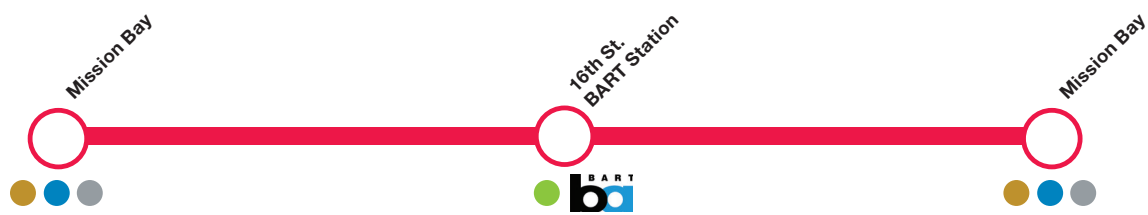

RED Shuttle Schedule

Mission Bay 1651 4th Street in front of Weill Neurosciences Bldg	BART 16th & Mission 2970 16th Street (between Mission St & Capp St)	Mission Bay 1651 4th Street in front of Weill Neurosciences Bldg
AM		
-	5:45 AM	6:05 AM
-	6:00 AM	6:20 AM
6:05 AM	6:15 AM	6:35 AM
6:20 AM	6:30 AM	6:50 AM
6:35 AM	6:45 AM	7:05 AM
6:50 AM	7:00 AM	7:20 AM
7:05 AM	7:15 AM	7:35 AM
7:20 AM	7:30 AM	7:50 AM
7:35 AM	7:45 AM	8:05 AM
7:50 AM	8:00 AM	8:20 AM
8:05 AM	8:15 AM	8:35 AM
8:20 AM	8:30 AM	8:50 AM
8:35 AM	8:45 AM	9:05 AM
8:50 AM	9:00 AM	9:20 AM
9:05 AM	9:15 AM	9:35 AM
9:20 AM	9:30 AM	9:50 AM
9:35 AM	9:45 AM	10:00 AM
9:50 AM	10:00 AM	10:15 AM (end)
PM		
3:00 PM	3:10 PM	3:30 PM
3:15 PM	3:25 PM	3:45 PM
3:30 PM	3:40 PM	4:00 PM
3:45 PM	3:55 PM	4:15 PM
4:00 PM	4:05 PM	4:30 PM
4:15 PM	4:25 PM	4:45 PM
4:30 PM	4:40 PM	5:00 PM
4:45 PM	4:55 PM	5:15 PM
5:00 PM	5:10 PM	5:30 PM
5:15 PM	5:25 PM	5:45 PM
5:30 PM	5:40 PM	6:00 PM
5:45 PM	5:55 PM	6:15 PM
6:00 PM	6:10 PM	6:30 PM
6:15 PM	6:25 PM	6:45 PM
6:30 PM	6:40 PM	7:00 PM
6:45 PM	6:55 PM	7:15 PM
7:00 PM	7:10 PM	7:30 PM
7:15 PM	7:25 PM	7:45 PM
7:30 PM	7:40 PM	7:50 PM
7:40 PM	7:55 PM	8:30 PM (end)

Effective Feb. 22, 2022. Departure times are approximate.

Tap into *live* real-time departures.
Scan or Visit: liveshuttle.ucsf.edu