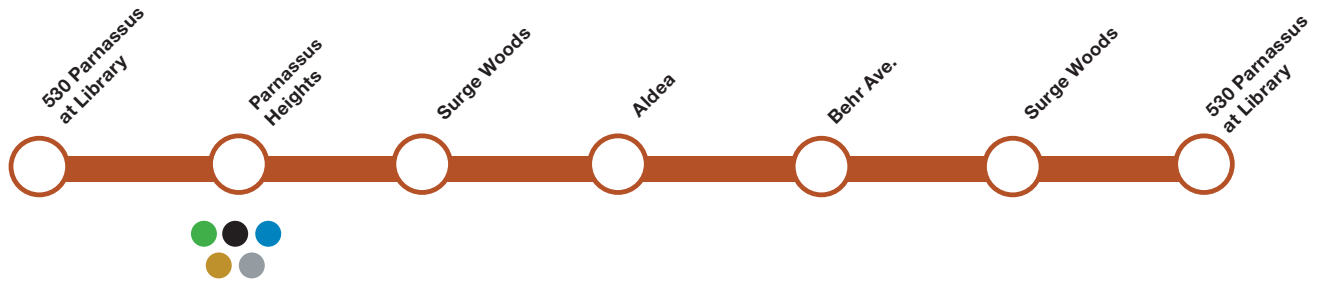

BRONZE Shuttle Schedule

(DROP OFF ONLY) Parnassus Library 530 Parnassus Ave	Parnassus Clinical Sciences 521 Parnassus Ave	Surge Woods	Aldea Housing 75 Behr Ave to 90 Behr Ave	90 Behr Ave to Surge Woods Lot	Surge Woods To Aldea Housing	(DROP OFF ONLY) Parnassus Library 530 Parnassus Ave
-	6:20 AM	6:24 AM	6:27 AM	6:28 AM	6:30 AM	6:37 AM
6:37 AM	6:45 AM	6:49 AM	6:52 AM	6:53 AM	6:55 AM	7:02 AM
7:02 AM	7:10 AM	7:14 AM	7:17 AM	7:18 AM	7:20 AM	7:27 AM
7:27 AM	7:35 AM	7:39 AM	7:42 AM	7:43 AM	7:45 AM	7:52 AM
7:52 AM	8:00 AM	8:04 AM	8:07 AM	8:08 AM	8:10 AM	8:17 AM
8:17 AM	8:25 AM	8:29 AM	8:32 AM	8:33 AM	8:35 AM	8:42 AM
8:42 AM	8:50 AM	8:54 AM	8:57 AM	8:58 AM	9:00 AM	9:07 AM
9:07 AM	9:15 AM	9:19 AM	9:22 AM	9:23 AM	9:25 AM	9:32 AM
9:32 AM	9:40 AM	9:44 AM	9:47 AM	9:48 AM	9:50 AM	9:57 AM
9:57 AM	10:05 AM	10:09 AM	10:12 AM	10:13 AM	10:15 AM	10:22 AM
10:22 AM	10:30 AM	10:34 AM	10:37 AM	10:38 AM	10:40 AM	10:47 AM
10:47 AM	10:55 AM	10:59 AM	11:02 AM	11:03 AM	11:05 AM	11:12 AM
11:12 AM	11:20 AM	11:24 AM	11:27 AM	11:28 AM	11:30 AM	11:37 AM
11:37 AM	11:45 AM	11:49 AM	11:52 AM	11:53 AM	11:55 AM	12:02 PM
12:02 PM	12:10 PM	12:14 PM	12:17 PM	12:18 PM	12:20 PM	12:27 PM
12:27 PM	12:35 PM	12:39 PM	12:42 PM	12:43 PM	12:45 PM	12:52 PM
12:52 PM	1:00 PM	1:04 PM	1:07 PM	1:08 PM	1:10 PM	1:17 PM
1:17 PM	1:25 PM	1:29 PM	1:32 PM	1:33 PM	1:35 PM	1:42 PM
1:42 PM	1:50 PM	1:54 PM	1:57 PM	1:58 PM	2:00 PM	2:07 PM
2:07 PM	2:15 PM	2:19 PM	2:22 PM	2:23 PM	2:25 PM	2:32 PM
2:32 PM	2:40 PM	2:44 PM	2:47 PM	2:48 PM	2:50 PM	2:57 PM
2:57 PM	3:05 PM	3:09 PM	3:12 PM	3:13 PM	3:15 PM	3:22 PM
3:22 PM	3:30 PM	3:34 PM	3:37 PM	3:38 PM	3:40 PM	3:47 PM
3:47 PM	3:55 PM	3:59 PM	4:02 PM	4:03 PM	4:05 PM	4:12 PM
4:12 PM	4:20 PM	4:24 PM	4:27 PM	4:28 PM	4:30 PM	4:37 PM
4:37 PM	4:45 PM	4:49 PM	4:52 PM	4:53 PM	4:55 PM	5:02 PM
5:02 PM	5:10 PM	5:14 PM	5:17 PM	5:18 PM	5:20 PM	5:27 PM
5:27 PM	5:35 PM	5:39 PM	5:42 PM	5:43 PM	5:45 PM	5:52 PM
5:52 PM	6:00 PM	6:04 PM	6:07 PM	6:08 PM	6:10 PM	6:17 PM
6:17 PM	6:25 PM	6:29 PM	6:32 PM	6:33 PM	6:35 PM	6:42 PM
6:42 PM	6:50 PM	6:54 PM	6:57 PM	6:58 PM	7:00 PM	-

Effective Feb. 22, 2021. Departure times are approximate.

Tap into *live* real-time departures.
Scan or Visit: liveshuttle.ucsf.edu