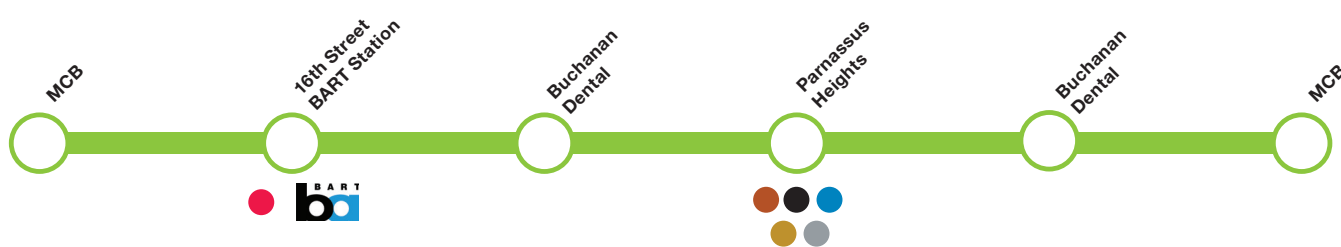

LIME Shuttle Schedule

Mission Center Building 1855 Folsom Street	BART 16th & Mission 2970 16th Street (between Mission St & Capp St)	Buchanan Dental 100 Buchanan St to Parnassus	Parnassus at Library 530 Parnassus Ave	Buchanan Dental 100 Buchanan St to MCB	Mission Center Building 1855 Folsom Street
5:55 AM	5:59 AM	6:05 AM	6:25 AM	6:41 AM	6:55 AM
6:10 AM	6:14 AM	6:20 AM	6:40 AM	6:56 AM	7:10 AM
6:25 AM	6:29 AM	6:35 AM	6:55 AM	7:11 AM	7:25 AM
6:40 AM	6:44 AM	6:50 AM	7:10 AM	7:26 AM	7:40 AM
6:55 AM	6:59 AM	7:05 AM	7:25 AM	7:41 AM	7:55 AM
7:10 AM	7:14 AM	7:20 AM	7:40 AM	7:56 AM	8:10 AM
7:25 AM	7:29 AM	7:35 AM	7:55 AM	8:11 AM	8:25 AM
7:40 AM	7:44 AM	7:50 AM	8:10 AM	8:26 AM	8:40 AM
7:55 AM	7:59 AM	8:05 AM	8:25 AM	8:41 AM	9:00 AM
8:10 AM	8:14 AM	8:20 AM	8:40 AM	8:56 AM	9:10 AM
8:25 AM	8:29 AM	8:35 AM	8:55 AM	9:11 AM	9:30 AM
8:40 AM	8:44 AM	8:50 AM	9:10 AM	9:26 AM	9:40 AM
9:00 AM	9:04 AM	9:10 AM	9:30 AM	9:46 AM	10:00 AM
9:10 AM	9:14 AM	9:20 AM	9:40 AM	9:56 AM	10:10 AM
9:30 AM	9:34 AM	9:40 AM	10:00 AM	10:16 AM	10:30 AM
10:00 AM	10:04 AM	10:10 AM	10:30 AM	10:46 AM	11:00 AM
10:30 AM		10:37 AM	10:57 AM	11:13 AM	11:30 AM
11:00 AM		11:07 AM	11:27 AM	11:43 PM	12:00 PM
11:30 AM		11:37 AM	11:57 PM	12:13 PM	12:30 PM
12:00 PM		12:07 PM	12:27 PM	12:43 PM	1:00 PM
12:30 PM		12:37 PM	12:57 PM	1:13 PM	1:30 PM
1:00 PM		1:07 PM	1:27 PM	1:43 PM	2:00 PM
1:30 PM		1:37 PM	1:57 PM	2:13 PM	2:30 PM
2:00 PM		2:07 PM	2:27 PM	2:43 PM	3:00 PM
2:30 PM		2:37 PM	2:57 PM	3:13 PM	3:30 PM