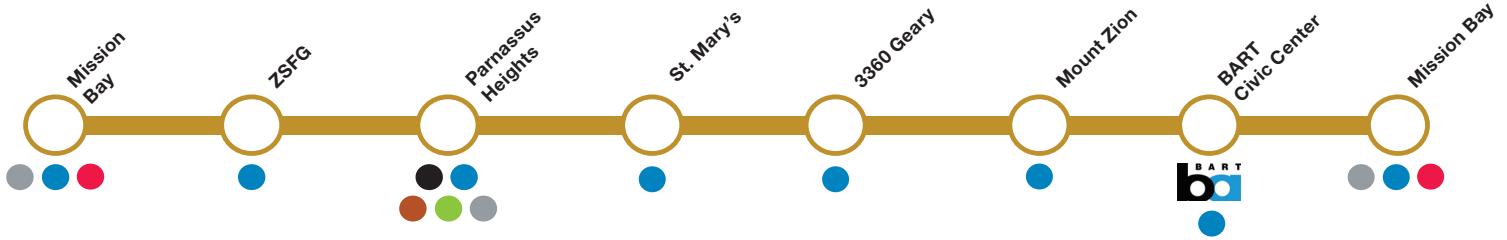

GOLD Shuttle Schedule

Mission Bay 1650 4th Street west side of street	ZSFG 2499 23rd St	Parnassus at Library 530 Parnassus Ave	St. Mary's 500 Stanyan Street	3221 Geary Blvd	Mount Zion 2356 Sutter Street	BART | Civic Center 13 Hyde Street at Grove Street	Mission Bay 1650 4th Street west side of street
5:10 AM	5:25 AM	5:55 AM	6:01 AM	6:04 AM	6:15 AM	6:24 AM	6:50 AM
5:35 AM	5:50 AM	6:20 AM	6:26 AM	6:29 AM	6:40 AM	6:49 AM	7:15 AM
6:00 AM	6:15 AM	6:45 AM	6:51 AM	6:54 AM	7:05 AM	7:14 AM	7:40 AM
6:25 AM	6:40 AM	7:10 AM	7:16 AM	7:19 AM	7:30 AM	7:39 AM	8:05 AM
6:50 AM	7:05 AM	7:35 AM	7:41 AM	7:44 AM	7:55 AM	8:04 AM	8:30 AM
7:15 AM	7:30 AM	8:00 AM	8:06 AM	8:09 AM	8:20 AM	8:29 AM	8:55 AM
7:40 AM	7:55 AM	8:25 AM	8:31 AM	8:34 AM	8:45 AM	8:54 AM	9:20 AM
8:05 AM	8:20 AM	8:50 AM	8:56 AM	8:59 AM	9:10 AM	9:19 AM	9:45 AM
8:30 AM	8:45 AM	9:15 AM	9:21 AM	9:24 AM	9:35 AM	9:44 AM	10:10 AM
8:55 AM	9:10 AM	9:40 AM	9:46 AM	9:49 AM	10:00 AM	10:09 AM	10:45 AM
9:20 AM	9:35 AM	10:05 AM	10:11 AM	10:14 AM	10:25 AM	10:34 AM	11:00 AM
9:45 AM	10:00 AM	10:30 AM	10:36 AM	10:39 AM	10:50 AM	10:59 AM	11:20 AM
10:15 AM	10:30 AM	11:00 AM	11:06 AM	11:09 AM	11:20 AM	11:29 AM	11:50 AM
10:45 AM	11:00 AM	11:25 AM	11:31 AM	11:34 AM	11:45 AM	11:54 AM	12:15 PM
11:15 AM	11:30 AM	11:55 AM	12:01 AM	12:04 AM	12:15 PM	12:24 PM	12:45 PM
11:45 AM	12:00 PM	12:25 PM	12:31 PM	12:34 PM	12:45 PM	12:54 PM	1:15 PM
12:15 PM	12:30 PM	12:55 PM	1:01 PM	1:04 PM	1:15 PM	1:24 PM	1:45 PM
12:45 PM	1:00 PM	1:25 PM	1:31 PM	1:34 PM	1:45 PM	1:54 PM	2:15 PM
1:15 PM	1:30 PM	1:55 PM	2:01 PM	2:04 PM	2:15 PM	2:24 PM	2:45 PM
1:45 PM	2:00 PM	2:25 PM	2:31 PM	2:34 PM	2:45 PM	2:54 PM	3:15 PM
2:15 PM	2:30 PM	2:55 PM	3:01 PM	3:04 PM	3:15 PM	3:24 PM	3:45 PM
2:45 PM	3:00 PM	3:25 PM	3:31 PM	3:34 PM	3:45 PM	3:54 PM	4:15 PM
3:15 PM	3:30 PM	3:55 PM	4:01 PM	4:04 PM	4:15 PM	4:24 PM	4:45 PM
3:30 PM	3:45 PM	4:15 PM	4:21 PM	4:24 PM	4:35 PM	4:44 PM	5:10 PM
3:55 PM	4:10 PM	4:40 PM	4:46 PM	4:49 PM	5:00 PM	5:09 PM	5:35 PM
4:20 PM	4:35 PM	5:05 PM	5:11 PM	5:14 PM	5:25 PM	5:34 PM	6:00 PM
4:45 PM	5:00 PM	5:30 PM	5:36 PM	5:39 PM	5:50 PM	5:59 PM	6:25 PM
5:10 PM	5:25 PM	5:55 PM	6:01 PM	6:04 PM	6:15 PM	6:24 PM	6:50 PM
5:35 PM	5:50 PM	6:20 PM	6:26 PM	6:29 PM	6:40 PM	6:49 PM	7:15 PM
6:00 PM	6:15 PM	6:45 PM	6:51 PM	6:54 PM	7:05 PM	7:14 PM	7:40 PM
6:25 PM	6:40 PM	7:10 PM	7:16 PM	7:19 PM	7:30 PM	7:39 PM	-
6:50 PM	7:05 PM	7:35 PM	7:41 PM	7:44 PM	7:55 PM	8:04 PM	-
7:15 PM	7:30 PM	8:00 PM	8:06 PM	8:09 PM	8:20 PM	8:29 PM	-
7:40 PM	7:55 PM	8:25 PM	8:31 PM	8:34 PM	8:45 PM	8:54 PM	-

Effective Feb. 22, 2022. Departure times are approximate.

Tap into *live* real-time departures.
Scan or Visit: liveshuttle.ucsf.edu