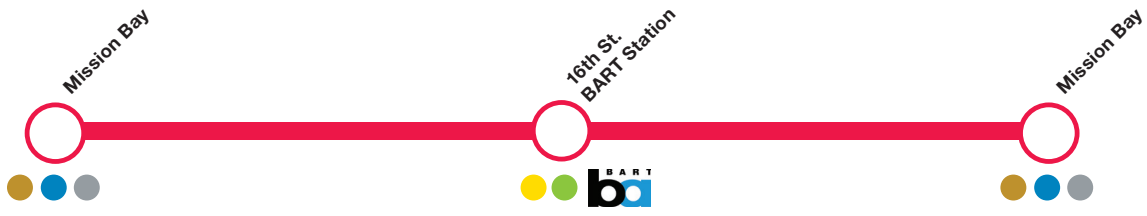

RED Shuttle Schedule

Mission Bay 1651 4th Street in front of Weill Neurosciences Bldg	BART 16th & Mission 2970 16th Street (between Mission St & Capp St)	Mission Bay 1651 4th Street in front of Weill Neurosciences Bldg
AM		
-	5:45 AM	6:10 AM
-	5:55 AM	6:20 AM
-	6:05 AM	6:30 AM
6:00 AM	6:15 AM	6:40 AM
6:10 AM	6:25 AM	6:50 AM
6:20 AM	6:35 AM	7:00 AM
6:30 AM	6:45 AM	7:10 AM
6:40 AM	6:55 AM	7:20 AM
6:50 AM	7:05 AM	7:30 AM
7:00 AM	7:15 AM	7:40 AM
7:10 AM	7:25 AM	7:50 AM
7:20 AM	7:35 AM	8:00 AM
7:30 AM	7:45 AM	8:10 AM
7:40 AM	7:55 AM	8:20 AM
7:50 AM	8:05 AM	8:30 AM
8:00 AM	8:15 AM	8:40 AM
8:10 AM	8:25 AM	8:50 AM
8:20 AM	8:35 AM	9:00 AM
8:30 AM	8:45 AM	9:10 AM
8:40 AM	8:55 AM	9:20 AM
8:50 AM	9:05 AM	9:30 AM
9:00 AM	9:15 AM	9:40 AM
9:10 AM	9:25 AM	9:50 AM
9:20 AM	9:35 AM	10:00 AM
9:30 AM	9:45 AM	10:10 AM (end)
9:40 AM	9:55 AM	10:20 AM (end)
9:50 AM	10:05 AM	10:30 AM (end)
10:00 AM	10:15 AM	10:40 AM (end)
PM		
1:40 PM	1:55 PM	2:20 PM
1:50 PM	2:05 PM	2:30 PM
2:00 PM	2:15 PM	2:40 PM
2:10 PM	2:25 PM	2:50 PM
2:20 PM	2:35 PM	3:00 PM
2:30 PM	2:45 PM	3:10 PM
2:40 PM	2:55 PM	3:20 PM
2:50 PM	3:05 PM	3:30 PM
3:00 PM	3:15 PM	3:40 PM
3:10 PM	3:25 PM	3:50 PM
3:20 PM	3:35 PM	4:00 PM
3:30 PM	3:45 PM	4:10 PM
3:40 PM	3:55 PM	4:20 PM
3:50 PM	4:05 PM	4:30 PM
4:00 PM	4:15 PM	4:40 PM
4:10 PM	4:25 PM	4:50 PM
4:20 PM	4:35 PM	5:00 PM
4:30 PM	4:45 PM	5:10 PM
4:40 PM	4:55 PM	5:20 PM
4:50 PM	5:05 PM	5:30 PM
5:00 PM	5:15 PM	5:40 PM
5:10 PM	5:25 PM	5:50 PM
5:20 PM	5:35 PM	6:00 PM
5:30 PM	5:45 PM	6:10 PM
5:40 PM	5:55 PM	6:20 PM
5:50 PM	6:05 PM	6:30 PM
6:00 PM	6:15 PM	6:40 PM
6:10 PM	6:25 PM	6:50 PM
6:20 PM	6:35 PM	7:00 PM
6:30 PM	6:45 PM	7:10 PM
6:40 PM	6:55 PM	7:20 PM
6:50 PM	7:05 PM	7:30 PM
7:00 PM	7:15 PM	7:40 PM
7:10 PM	7:25 PM	MB on demand
7:20 PM	7:35 PM	MB on demand
7:30 PM	7:45 PM	MB on demand
7:40 PM	7:55 PM	MB on demand

Effective Jan 25, 2021. Departure times are approximate.

Tap into *live* real-time departures.
Scan or Visit: liveshuttle.ucsf.edu