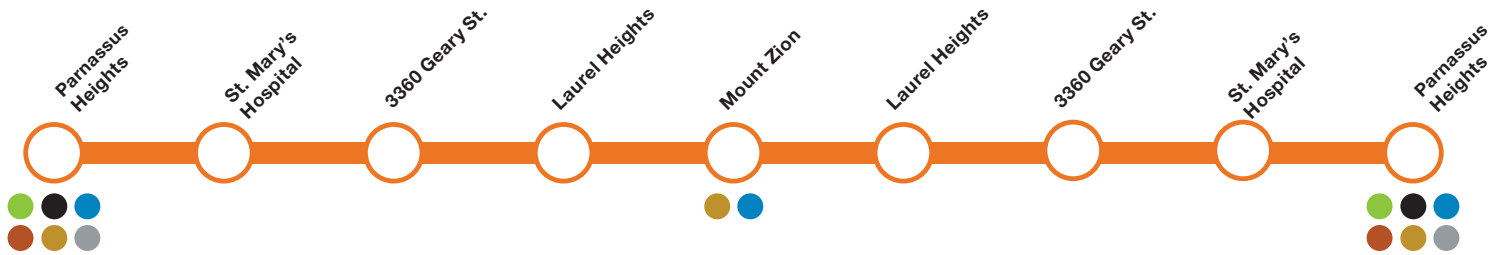

ORANGE Shuttle Schedule

Parnassus Library 530 Parnassus Ave	St Mary's 2235 Hayes to Geary	3360 Geary Blvd to Laurel Heights	Laurel Heights 3333 California to Mt Zion	Mount Zion Medical Center 2356 Sutter St	Laurel Heights 3333 California to Mt Zion	3360 Geary Blvd to Laurel Heights	St Mary's 2235 Hayes to Geary	Parnassus Library 530 Parnassus Ave
6:00 AM	6:09 AM	6:15 AM	6:23 AM	6:31 AM	6:38 AM	6:44 AM	6:50 AM	7:00 AM
6:30 AM	6:39 AM	6:45 AM	6:53 AM	7:01 AM	7:08 AM	7:14 AM	7:20 AM	7:30 AM
7:00 AM	7:09 AM	7:15 AM	7:23 AM	7:31 AM	7:38 AM	7:44 AM	7:50 AM	8:00 AM
7:30 AM	7:39 AM	7:45 AM	7:53 AM	8:01 AM	8:08 AM	8:14 AM	8:20 AM	8:30 AM
8:00 AM	8:09 AM	8:15 AM	8:23 AM	8:31 AM	8:38 AM	8:44 AM	8:50 AM	9:00 AM
8:30 AM	8:39 AM	8:45 AM	8:53 AM	9:01 AM	9:08 AM	9:14 AM	9:20 AM	9:30 AM
9:00 AM	9:09 AM	9:15 AM	9:23 AM	9:31 AM	9:38 AM	9:44 AM	9:50 AM	10:00 AM
9:30 AM	9:39 AM	9:45 AM	9:53 AM	10:01 AM	10:08 AM	10:14 AM	10:20 AM	10:30 AM
10:00 AM	10:09 AM	10:15 AM	10:23 AM	10:31 AM	10:38 AM	10:44 AM	10:50 AM	11:00 AM
11:00 AM	11:09 AM	11:15 AM	11:23 AM	11:31 AM	11:38 AM	11:44 AM	11:50 AM	12:00 PM
12:00 PM	12:09 PM	12:15 PM	12:23 PM	12:31 PM	12:38 PM	12:44 PM	12:50 PM	1:00 PM
1:00 PM	1:09 PM	1:15 PM	1:23 PM	1:31 PM	1:38 PM	1:44 PM	1:50 PM	2:00 PM
2:00 PM	2:09 PM	2:15 PM	2:23 PM	2:31 PM	2:38 PM	2:44 PM	2:50 PM	3:00 PM
3:00 PM	3:09 PM	3:15 PM	3:23 PM	3:31 PM	3:38 PM	3:44 PM	3:50 PM	4:00 PM
3:30 PM	3:39 PM	3:45 PM	3:53 PM	4:01 PM	4:08 PM	4:14 PM	4:20 PM	4:30 PM
4:00 PM	4:09 PM	4:15 PM	4:23 PM	4:31 PM	4:38 PM	4:44 PM	4:50 PM	5:00 PM
4:30 PM	4:39 PM	4:45 PM	4:53 PM	5:01 PM	5:08 PM	5:14 PM	5:20 PM	5:30 PM
5:00 PM	5:09 PM	5:15 PM	5:23 PM	5:31 PM	5:38 PM	5:44 PM	5:50 PM	6:00 PM
5:30 PM	5:39 PM	5:45 PM	5:53 PM	6:01 PM	6:08 PM	6:14 PM	6:20 PM	6:30 PM
6:00 PM	6:09 PM	6:15 PM	6:23 PM	6:31 PM	6:38 PM	6:44 PM	6:50 PM	7:00 PM
6:30 PM	6:39 PM	6:45 PM	6:53 PM	7:01 PM	7:08 PM	7:14 PM	7:20 PM	-
7:00 PM	7:09 PM	7:15 PM	7:23 PM	7:31 PM	7:38 PM	7:44 PM	7:50 PM	-

Effective Jan 25, 2021. Departure times are approximate.

Tap into *live* real-time departures.
Scan or Visit: liveshuttle.ucsf.edu