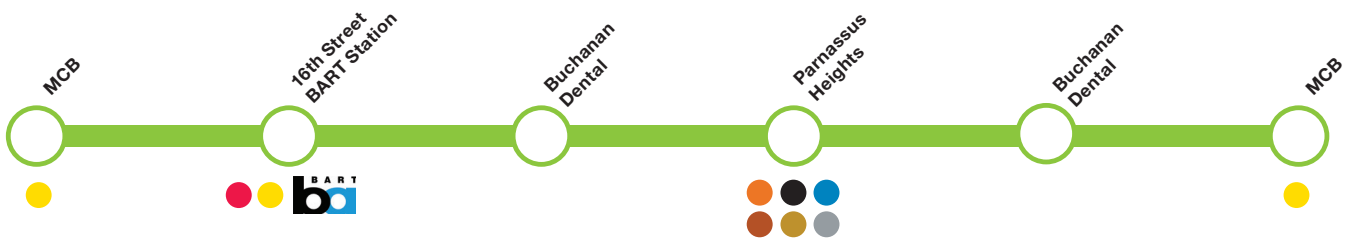

LIME Shuttle Schedule

Mission Center Building 1855 Folsom Street	BART 16th & Mission 2970 16th Street (between Mission St & Capp St)	Buchanan Dental 100 Buchanan St to Parnassus	Parnassus at Library 530 Parnassus Ave	Buchanan Dental 100 Buchanan St to Parnassus	Mission Center Building 1855 Folsom Street
5:55 AM	6:00 AM	6:07 AM	6:27 AM	6:45 AM	7:00 AM
6:08 AM	6:13 AM	6:20 AM	6:40 AM	6:58 AM	7:13 AM
6:21 AM	6:26 AM	6:33 AM	6:53 AM	7:11 AM	7:26 AM
6:34 AM	6:39 AM	6:46 AM	7:06 AM	7:24 AM	7:39 AM
6:47 AM	6:52 AM	6:59 AM	7:19 AM	7:37 AM	7:52 AM
7:00 AM	7:05 AM	7:12 AM	7:32 AM	7:50 AM	8:05 AM
7:13 AM	7:18 AM	7:25 AM	7:45 AM	8:03 AM	8:18 AM
7:26 AM	7:31 AM	7:38 AM	7:58 AM	8:16 AM	8:31 AM
7:39 AM	7:44 AM	7:51 AM	8:11 AM	8:29 AM	8:44 AM
7:52 AM	7:57 AM	8:04 AM	8:24 AM	8:42 AM	8:57 AM
8:05 AM	8:10 AM	8:17 AM	8:37 AM	8:55 AM	9:10 AM
8:18 AM	8:23 AM	8:30 AM	8:50 AM	9:08 AM	9:23 AM
8:31 AM	8:36 AM	8:43 AM	9:03 AM	9:21 AM	9:36 AM
8:44 AM	8:49 AM	8:56 AM	9:16 AM	9:34 AM	9:49 AM
8:57 AM	9:02 AM	9:09 AM	9:29 AM	9:47 AM	10:02 AM
9:10 AM	9:15 AM	9:22 AM	9:42 AM	10:00 AM	10:15 AM
9:23 AM	9:28 AM	9:35 AM	9:55 AM	10:13 AM	10:28 AM
9:36 AM	9:41 AM	9:48 AM	10:08 AM	10:26 AM	10:45 AM
9:49 AM	9:54 AM	10:01 AM	10:21 AM	10:39 AM	10:54 AM
10:15 AM	10:20 AM	10:27 AM	10:47 AM	11:05 AM	11:15 AM
10:45 AM		10:52 AM	11:12 AM	11:30 AM	11:45 AM
11:15 AM		11:22 AM	11:42 AM	12:00 PM	12:15 PM
11:45 AM		11:52 AM	12:12 PM	12:30 PM	12:45 PM
12:15 PM		12:22 PM	12:42 PM	1:00 PM	1:15 PM
12:45 PM		12:52 PM	1:12 PM	1:30 PM	1:45 PM
1:15 PM		1:22 PM	1:42 PM	2:00 PM	2:15 PM
1:45 PM		1:52 PM	2:12 PM	2:30 PM	2:45 PM
2:15 PM		2:22 PM	2:42 PM	3:00 PM	3:15 PM
2:45 PM		2:52 PM	3:12 PM	3:30 PM	3:45 PM