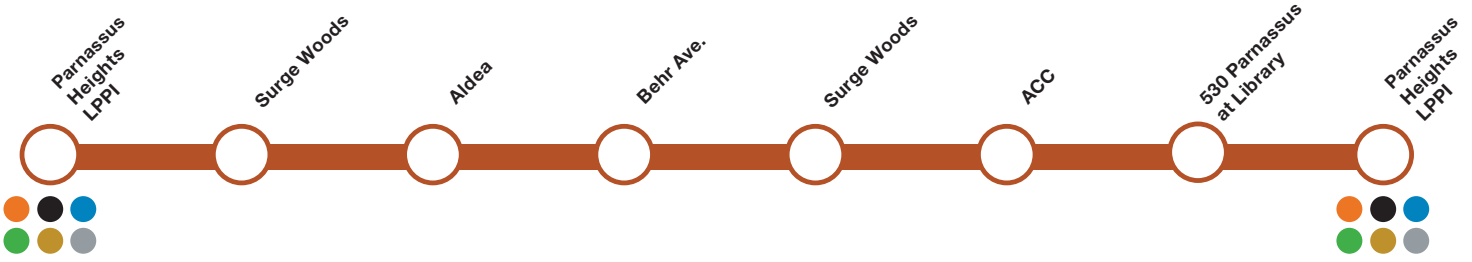

BRONZE Shuttle Schedule

Parnassus LPPI 401 Parnassus Ave	Surge Woods To EHS	Aldea Housing 75 Behr Ave to 90 Behr Ave	90 Behr Ave to Surge Woods Lot	Surge Woods To Aldea Housing	(DROP OFF ONLY) Parnassus ACC 400 Parnassus Ave	(DROP OFF ONLY) Parnassus Library 530 Parnassus Ave	Parnassus LPPI 401 Parnassus Ave
6:20 AM	6:22 AM	6:25 AM	6:26 AM	6:29 AM	6:33 AM		6:40 AM
6:40 AM	6:44 AM	6:45 AM	6:46 AM	6:49 AM	6:53 AM		7:00 AM
7:00 AM	7:02 AM	7:05 AM	7:06 AM	7:09 AM	7:13 AM		7:20 AM
7:20 AM	7:22 AM	7:25 AM	7:26 AM	7:29 AM	7:33 AM		7:40 AM
7:40 AM	7:42 AM	7:45 AM	7:46 AM	7:49 AM	7:53 AM		8:00 AM
8:00 AM	8:02 AM	8:05 AM	8:06 AM	8:09 AM	8:13 AM		8:20 AM
8:20 AM	8:22 AM	8:25 AM	8:26 AM	8:29 AM	8:33 AM		8:40 AM
8:40 AM	8:42 AM	8:45 AM	8:46 AM	8:49 AM	8:53 AM		9:00 AM
9:00 AM	9:02 AM	9:05 AM	9:06 AM	9:09 AM	9:13 AM		9:20 AM
9:20 AM	9:22 AM	9:25 AM	9:26 AM	9:29 AM	9:33 AM		9:40 AM
9:40 AM	9:42 AM	9:45 AM	9:46 AM	9:49 AM	9:53 AM		10:00 AM
10:00 AM	10:02 AM	10:05 AM	10:06 AM	10:09 AM	10:13 AM		10:20 AM
10:20 AM	10:22 AM	10:25 AM	10:26 AM	10:29 AM	10:33 AM		10:40 AM
10:40 AM	10:42 AM	10:45 AM	10:46 AM	10:49 AM	10:53 AM		11:00 AM
11:00 AM	11:02 AM	11:05 AM	11:06 AM	11:09 AM	11:13 AM		11:20 AM
11:20 AM	11:22 AM	11:25 AM	11:26 AM	11:29 AM	11:33 AM		11:40 AM
11:40 AM	11:42 AM	11:45 AM	11:46 AM	11:49 AM	11:53 AM		12:00 PM
12:00 PM	12:02 PM	12:05 PM	12:06 PM	12:09 PM	12:13 PM		12:20 PM
12:20 PM	12:22 PM	12:25 PM	12:26 PM	12:29 PM	12:33 PM		12:40 PM
12:40 PM	12:42 PM	12:45 PM	12:46 PM	12:49 PM	12:53 PM		1:00 PM
1:00 PM	1:02 PM	1:05 PM	1:06 PM	1:09 PM	1:13 PM		1:20 PM
1:20 PM	1:22 PM	1:25 PM	1:26 PM	1:29 PM	1:33 PM		1:40 PM
1:40 PM	1:42 PM	1:45 PM	1:46 PM	1:49 PM	1:53 PM		2:00 PM
2:00 PM	2:02 PM	2:05 PM	2:06 PM	2:09 PM	2:13 PM		2:20 PM
2:20 PM	2:22 PM	2:25 PM	2:26 PM	2:29 PM		2:33 PM	2:40 PM
2:40 PM	2:42 PM	2:45 PM	2:46 PM	2:49 PM		2:53 PM	3:00 PM
3:00 PM	3:02 PM	3:05 PM	3:06 PM	3:09 PM		3:13 PM	3:20 PM
3:20 PM	3:22 PM	3:25 PM	3:26 PM	3:29 PM		3:33 PM	3:40 PM
3:40 PM	3:42 PM	3:45 PM	3:46 PM	3:49 PM		3:53 PM	4:00 PM
4:00 PM	4:02 PM	4:05 PM	4:06 PM	4:09 PM		4:13 PM	4:20 PM
4:20 PM	4:22 PM	4:25 PM	4:26 PM	4:29 PM		4:33 PM	4:40 PM
4:40 PM	4:42 PM	4:45 PM	4:46 PM	4:49 PM		4:53 PM	5:00 PM
5:00 PM	5:02 PM	5:05 PM	5:06 PM	5:09 PM		5:13 PM	5:20 PM
5:20 PM	5:22 PM	5:25 PM	5:26 PM	5:29 PM		5:33 PM	5:40 PM
5:40 PM	5:42 PM	5:45 PM	5:46 PM	5:49 PM		5:53 PM	6:00 PM
6:00 PM	6:02 PM	6:05 PM	6:06 PM	6:09 PM		6:13 PM	6:20 PM
6:20 PM	6:22 PM	6:25 PM	6:26 PM	6:29 PM		6:33 PM	6:40 PM
6:40 PM	6:42 PM	6:45 PM	6:46 PM	6:49 PM	6:51 PM	6:53 PM (end)	

Effective Jan 25, 2021. Departure times are approximate.

Tap into *live* real-time departures.
Scan or Visit: liveshuttle.ucsf.edu