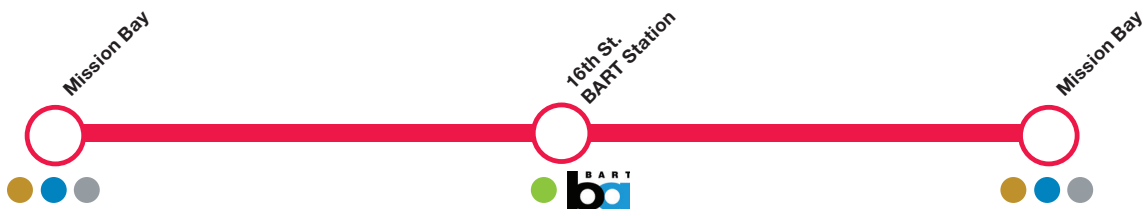

RED Shuttle Schedule

Mission Bay 1651 4th Street in front of Weill Neurosciences Bldg	BART 16th & Mission 2970 16th Street (between Mission St & Capp St)	Mission Bay 1651 4th Street in front of Weill Neurosciences Bldg
AM		
-	5:45 AM	6:05 AM
-	6:00 AM	6:20 AM
6:05 AM	6:15 AM	6:35 AM
6:20 AM	6:30 AM	6:50 AM
6:35 AM	6:45 AM	7:05 AM
6:50 AM	7:00 AM	7:20 AM
7:05 AM	7:15 AM	7:35 AM
7:20 AM	7:30 AM	7:50 AM
7:35 AM	7:45 AM	8:05 AM
7:50 AM	8:00 AM	8:20 AM
8:05 AM	8:15 AM	8:35 AM
8:20 AM	8:30 AM	8:50 AM
8:35 AM	8:45 AM	9:05 AM
8:50 AM	9:00 AM	9:20 AM
9:05 AM	9:15 AM	9:35 AM
9:20 AM	9:30 AM	9:50 AM
9:35 AM	9:45 AM	10:00 AM
9:50 AM	10:00 AM	10:15 AM (end)
PM		
3:00 PM	3:10 PM	3:30 PM
3:15 PM	3:25 PM	3:45 PM
3:30 PM	3:40 PM	4:00 PM
3:45 PM	3:55 PM	4:15 PM
4:00 PM	4:05 PM	4:30 PM
4:15 PM	4:25 PM	4:45 PM
4:30 PM	4:40 PM	5:00 PM
4:45 PM	4:55 PM	5:15 PM
5:00 PM	5:10 PM	5:30 PM
5:15 PM	5:25 PM	5:45 PM
5:30 PM	5:40 PM	6:00 PM
5:45 PM	5:55 PM	6:15 PM
6:00 PM	6:10 PM	6:30 PM
6:15 PM	6:25 PM	6:45 PM
6:30 PM	6:40 PM	7:00 PM
6:45 PM	6:55 PM	7:15 PM
7:00 PM	7:10 PM	7:30 PM
7:15 PM	7:25 PM	7:45 PM
7:30 PM	7:40 PM	7:50 PM
7:40 PM	7:55 PM	8:30 PM (end)

Effective Feb. 22, 2022. Departure times are approximate.

All shuttles are all-electric, two-door BYD bus with forward-facing and side-facing seats. Standing is allowed.

Tap into *live* real-time departures.
Scan or Visit: liveshuttle.ucsf.edu