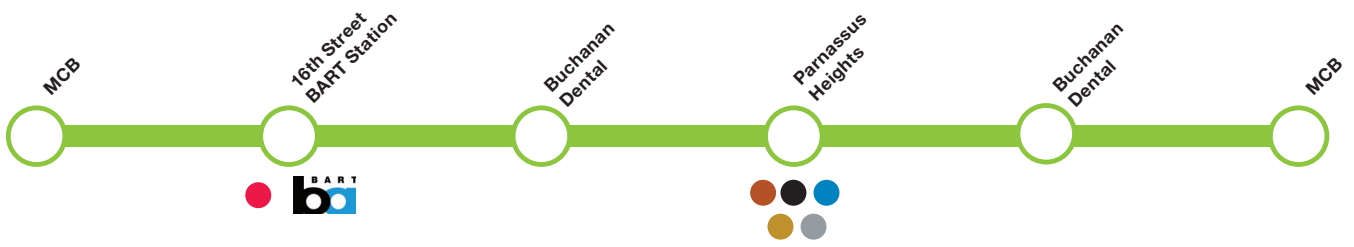

LIME Shuttle Schedule

Mission Center Building 1855 Folsom Street	BART 16th & Mission 2970 16th Street (between Mission St & Capp St)	Buchanan Dental 100 Buchanan St to Parnassus	Parnassus at Library 530 Parnassus Ave	Buchanan Dental 100 Buchanan St to MCB	Mission Center Building 1855 Folsom Street
5:55 AM	5:59 AM	6:05 AM	6:25 AM	6:41 AM	6:55 AM
6:10 AM	6:14 AM	6:20 AM	6:40 AM	6:56 AM	7:10 AM
6:25 AM	6:29 AM	6:35 AM	6:55 AM	7:11 AM	7:25 AM
6:40 AM	6:44 AM	6:50 AM	7:10 AM	7:26 AM	7:40 AM
6:55 AM	6:59 AM	7:05 AM	7:25 AM	7:41 AM	7:55 AM
7:10 AM	7:14 AM	7:20 AM	7:40 AM	7:56 AM	8:10 AM
7:25 AM	7:29 AM	7:35 AM	7:55 AM	8:11 AM	8:25 AM
7:40 AM	7:44 AM	7:50 AM	8:10 AM	8:26 AM	8:40 AM
7:55 AM	7:59 AM	8:05 AM	8:25 AM	8:41 AM	9:00 AM
8:10 AM	8:14 AM	8:20 AM	8:40 AM	8:56 AM	9:10 AM
8:25 AM	8:29 AM	8:35 AM	8:55 AM	9:11 AM	9:30 AM
8:40 AM	8:44 AM	8:50 AM	9:10 AM	9:26 AM	9:40 AM
9:00 AM	9:04 AM	9:10 AM	9:30 AM	9:46 AM	10:00 AM
9:10 AM	9:14 AM	9:20 AM	9:40 AM	9:56 AM	10:10 AM
9:30 AM	9:34 AM	9:40 AM	10:00 AM	10:16 AM	10:30 AM
10:00 AM	10:04 AM	10:10 AM	10:30 AM	10:46 AM	11:00 AM
10:30 AM		10:37 AM	10:57 AM	11:13 AM	11:30 AM
11:00 AM		11:07 AM	11:27 AM	11:43 PM	12:00 PM
11:30 AM		11:37 AM	11:57 PM	12:13 PM	12:30 PM
12:00 PM		12:07 PM	12:27 PM	12:43 PM	1:00 PM
12:30 PM		12:37 PM	12:57 PM	1:13 PM	1:30 PM
1:00 PM		1:07 PM	1:27 PM	1:43 PM	2:00 PM
1:30 PM		1:37 PM	1:57 PM	2:13 PM	2:30 PM
2:00 PM		2:07 PM	2:27 PM	2:43 PM	3:00 PM
2:30 PM		2:37 PM	2:57 PM	3:13 PM	3:30 PM