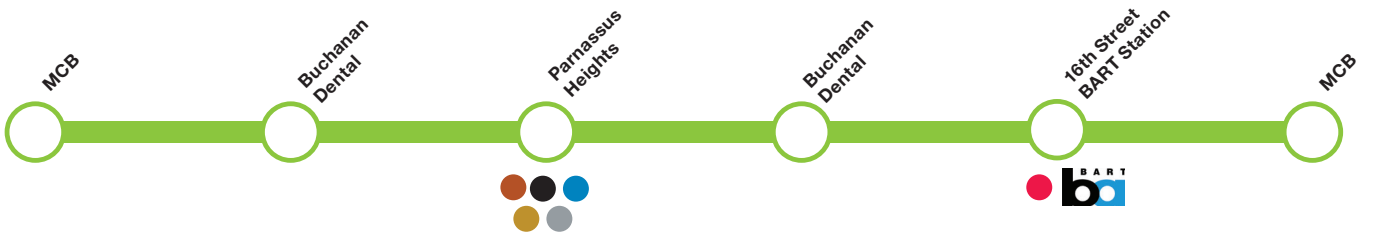

REVERSE ROUTE					
Mission Center Building 1855 Folsom Street	Buchanan Dental 100 Buchanan St to Parnassus	Parnassus at Library 530 Parnassus Ave	Buchanan Dental 100 Buchanan St to BART	BART 16th & Mission 2970 16th Street (between Mission St & Capp St)	Mission Center Building 1855 Folsom Street
3:00 PM	3:07 PM	3:28 PM	3:44 PM	3:50 PM	4:00 PM
3:15 PM	3:22 PM	3:43 PM	3:59 PM	4:05 PM	4:15 PM
3:30 PM	3:37 PM	3:58 PM	4:14 PM	4:20 PM	4:30 PM
3:45 PM	3:52 PM	4:13 PM	4:29 PM	4:35 PM	4:45 PM
4:00 PM	4:07 PM	4:28 PM	4:44 PM	4:50 PM	5:00 PM
4:15 PM	4:22 PM	4:43 PM	4:59 PM	5:05 PM	5:15 PM
4:30 PM	4:37 PM	4:58 PM	5:14 PM	5:20 PM	5:30 PM
4:45 PM	4:52 PM	5:13 PM	5:29 PM	5:35 PM	5:45 PM
5:00 PM	5:07 PM	5:28 PM	5:44 PM	5:50 PM	6:00 PM
5:15 PM	5:22 PM	5:43 PM	5:59 PM	6:05 PM	6:15 PM
5:30 PM	5:37 PM	5:58 PM	6:14 PM	6:20 PM	6:30 PM
5:45 PM	5:52 PM	6:13 PM	6:29 PM	6:35 PM	6:45 PM
6:00 PM	6:07 PM	6:28 PM	6:44 PM	6:50 PM	7:00 PM
6:15 PM	6:22 PM	6:43 PM	6:59 PM	7:05 PM	7:15 PM
6:30 PM	6:37 PM	6:58 PM	7:14 PM	7:20 PM	MCB on demand
6:45 PM	6:52 PM	7:13 PM	7:29 PM	7:35 PM	MCB on demand
7:00 PM	7:07 PM	7:28 PM	7:44 PM	7:50 PM	MCB on demand

Effective Feb. 22, 2022. Departure times are approximate.

Tap into *live* real-time departures.
Scan or Visit: liveshuttle.ucsf.edu