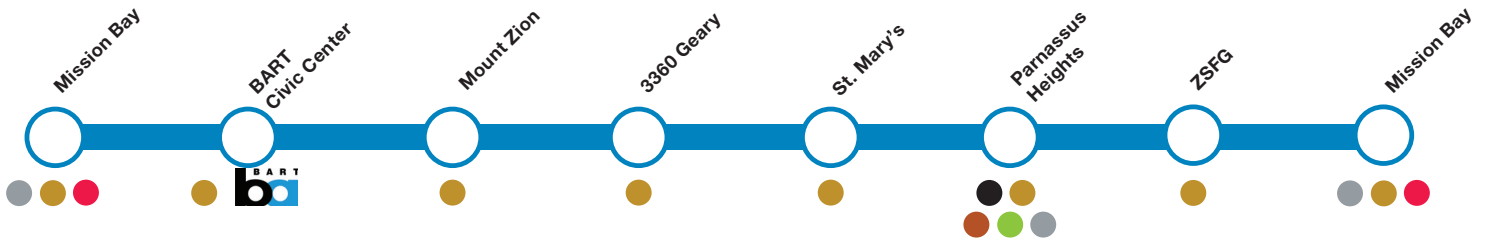

BLUE Shuttle Schedule

Mission Bay 1650 4th Street west side of street	BART | Civic Center 7th Street at Market Street	Mount Zion 2356 Sutter Street	3360 Geary Blvd	St. Mary's across street from 500 Sanyan Street	Parnassus 521 Parnassus Ave at Clinical Sciences	ZSFG 2499 23rd St corner of San Bruno St	Mission Bay 1650 4th Street west side of street
4:55 AM	5:01 AM	5:17 AM	5:21 AM	5:24 AM	5:35 AM	5:58 AM	6:18 AM (arrival)
5:20 AM	5:26 AM	5:50 AM	5:54 AM	5:57 AM	6:10 AM	6:35 AM	6:55 AM (arrival)
5:45 AM - EV	5:51 AM - EV	6:15 AM - EV	6:19 AM - EV	6:22 AM - EV	6:35 AM - EV	7:00 AM - EV	7:25 AM - EV
6:10 AM	6:16 AM	6:40 AM	6:44 AM	6:47 AM	7:00 AM	7:25 AM	7:50 AM
6:35 AM	6:41 AM	7:05 AM	7:09 AM	7:12 AM	7:25 AM	7:50 AM	8:15 AM
7:00 AM	7:06 AM	7:30 AM	7:34 AM	7:37 AM	7:50 AM	8:15 AM	8:40 AM
7:25 AM - EV	7:31 AM - EV	7:55 AM - EV	7:59 AM - EV	8:02 AM - EV	8:15 AM - EV	8:40 AM - EV	9:05 AM - EV
7:50 AM	7:56 AM	8:20 AM	8:24 AM	8:27 AM	8:40 AM	9:05 AM	9:30 AM
8:15 AM	8:21 AM	8:45 AM	8:49 AM	8:52 AM	9:05 AM	9:30 AM	9:55 AM
8:40 AM	8:46 AM	9:10 AM	9:14 AM	9:17 AM	9:30 AM	9:55 AM	10:20 AM
9:05 AM - EV	9:11 AM - EV	9:35 AM - EV	9:39 AM - EV	9:42 AM - EV	9:55 AM - EV	10:20 AM - EV	10:45 AM - EV
9:30 AM	9:36 AM	9:55 AM	9:59 AM	10:02 AM	10:15 AM	10:40 AM	11:00 AM
10:00 AM	10:06 AM	10:25 AM	10:29 AM	10:32 AM	10:45 AM	11:10 AM	11:30 AM
10:30 AM	10:36 AM	10:55 AM	10:59 AM	11:02 AM	11:15 AM	11:40 AM	12:00 PM
11:00 AM	11:06 AM	11:25 AM	11:29 AM	11:32 AM	11:45 AM	12:10 PM	12:30 PM
11:30 AM	11:36 AM	11:55 AM	11:50 AM	12:02 PM	12:15 PM	12:40 PM	1:00 PM
12:00 PM	12:06 PM	12:25 PM	12:29 PM	12:32 PM	12:45 PM	1:10 PM	1:30 PM
12:30 PM	12:36 PM	12:55 PM	12:59 PM	1:02 PM	1:15 PM	1:40 PM	2:00 PM
1:00 PM	1:06 PM	1:25 PM	1:29 PM	1:32 PM	1:45 PM	2:10 PM	2:30 PM
1:30 PM	1:36 PM	1:55 PM	1:59 PM	2:02 PM	2:15 PM	2:40 PM	3:00 PM
2:00 PM	2:06 PM	2:25 PM	2:29 PM	2:32 PM	2:45 PM	3:10 PM	3:30 PM
2:30 PM	2:36 PM	2:55 PM	2:59 PM	3:02 PM	3:15 PM	3:40 PM	4:00 PM
3:00 PM	3:06 PM	3:25 PM	3:29 PM	3:32 PM	3:45 PM	4:10 PM	4:30 PM
3:15 PM - EV	3:21 PM - EV	3:45 PM - EV	3:49 PM - EV	3:52 PM - EV	4:05 PM - EV	4:30 PM - EV	4:55 PM - EV
3:40 PM	3:46 PM	4:10 PM	4:14 PM	4:17 PM	4:30 PM	4:55 PM	5:20 PM
4:05 PM	4:11 PM	4:35 PM	4:39 PM	4:42 PM	4:55 PM	5:20 PM	5:45 PM
4:30 PM	4:36 PM	5:00 PM	5:04 PM	5:07 PM	5:20 PM	5:45 PM	6:10 PM
4:55 PM - EV	5:01 PM - EV	5:25 PM - EV	5:29 PM - EV	5:32 PM - EV	5:45 PM - EV	6:10 PM - EV	6:35 PM - EV
5:20 PM - EV	5:26 PM - EV	5:50 PM - EV	5:54 PM - EV	5:57 PM - EV	6:10 PM - EV	6:35 PM - EV	7:00 PM - EV
5:45 PM	5:51 PM	6:15 PM	6:19 PM	6:22 PM	6:35 PM	7:00 PM	7:25 PM
6:10 PM	6:16 PM	6:40 PM	6:44 PM	6:47 PM	7:00 PM	7:25 PM	7:50 PM
6:35 PM - EV	6:41 PM - EV	7:05 PM - EV	7:09 PM - EV	7:12 PM - EV	7:25 PM - EV	7:50 PM - EV	
7:00 PM	7:06 PM	7:30 PM	7:34 PM	7:37 PM	7:50 PM	8:15 PM	
7:25 PM	7:31 PM	7:55 PM	7:59 PM	8:02 PM	8:15 PM	8:40 PM	
7:50 PM	7:56 PM	8:20 PM	8:24 PM	8:27 PM	8:40 PM	9:05 PM	

Effective Feb. 22, 2022. Departure times are approximate.

EV = all-electric, two-door BYD bus with forward-facing and side-facing seats. Standing is allowed.

Tap into *live* real-time departures.
Scan or Visit: liveshuttle.ucsf.edu