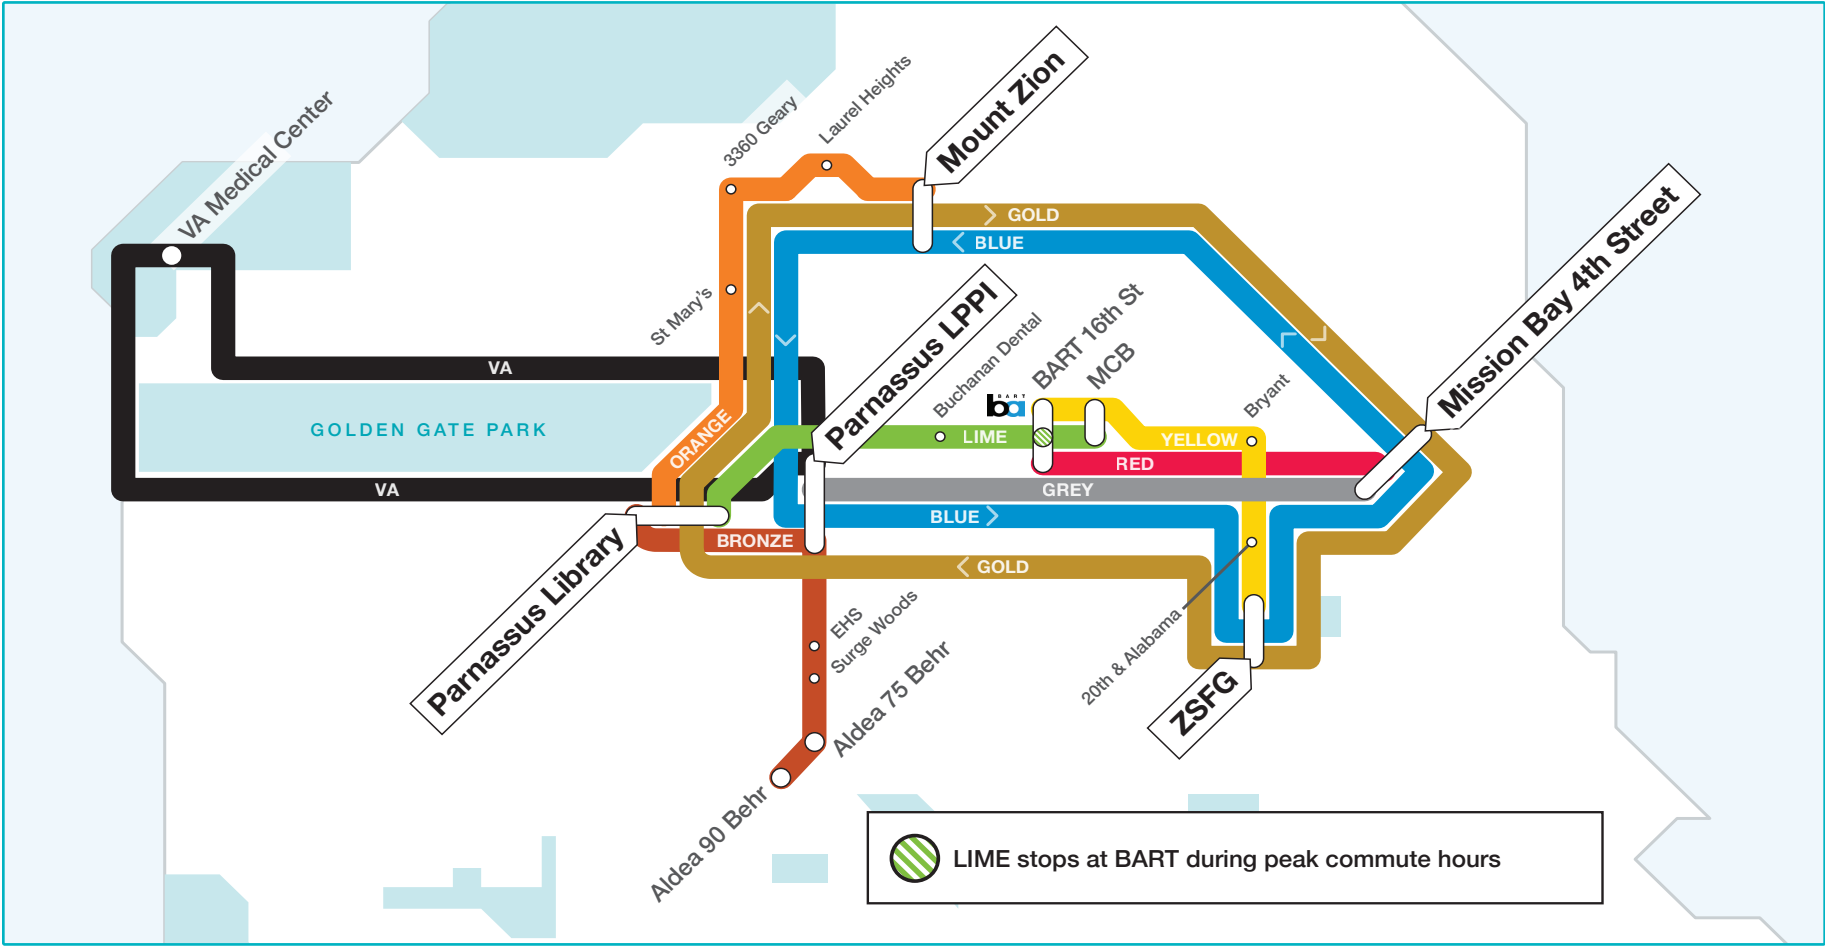

UCSF Shuttle Map

Tap into *live* real-time departures, schedules, and trip planning. Scan or Visit: shuttles.ucsf.edu