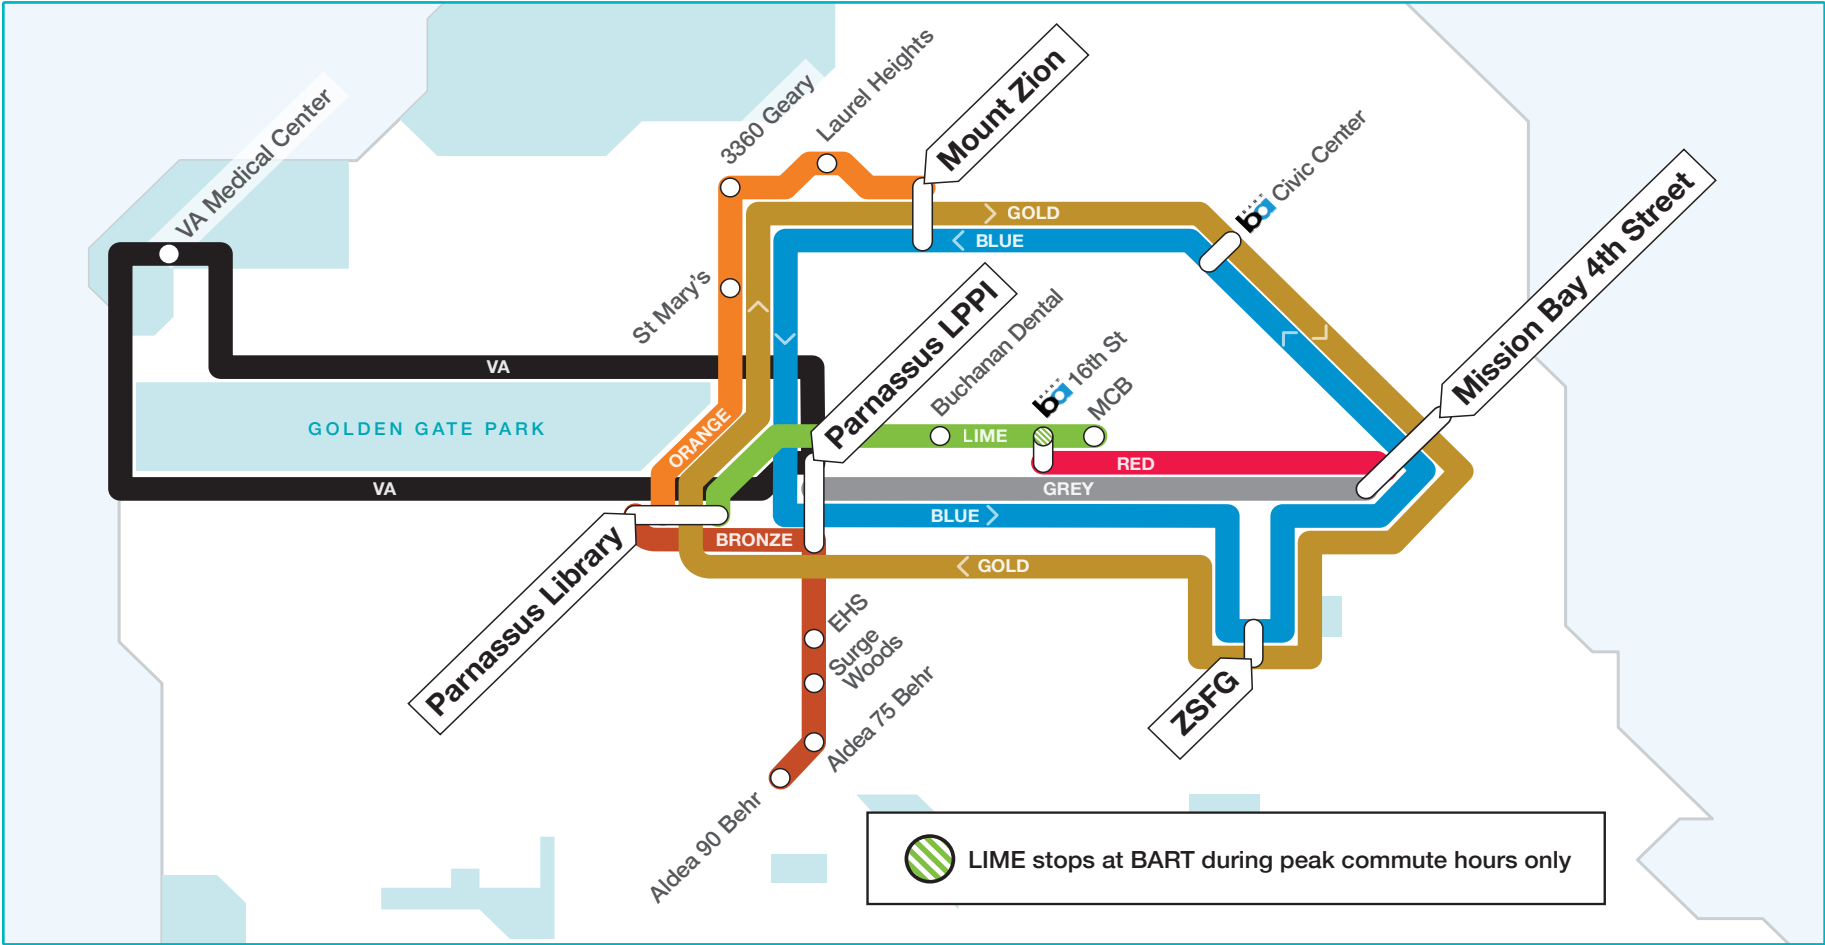

# UCSF Shuttle Map

Tap into *live* real-time departures, schedules, and trip planning. Scan or Visit: [shuttles.ucsf.edu](https://shuttles.ucsf.edu)