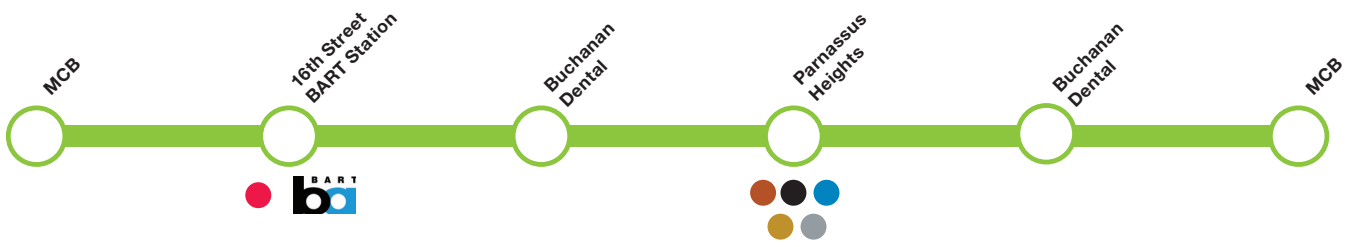

LIME Shuttle Schedule

Mission Center Building 1855 Folsom Street	BART 16th & Mission 2970 16th Street (between Mission St & Capp St)	Buchanan Dental 100 Buchanan St to Parnassus	Parnassus at Library 530 Parnassus Ave	Buchanan Dental 100 Buchanan St to MCB	Mission Center Building 1855 Folsom Street
5:55 AM	5:59 AM	6:05 AM	6:25 AM	6:41 AM	6:55 AM
6:10 AM	6:14 AM	6:20 AM	6:40 AM	6:56 AM	7:10 AM
6:25 AM	6:29 AM	6:35 AM	6:55 AM	7:11 AM	7:25 AM
6:40 AM	6:44 AM	6:50 AM	7:10 AM	7:26 AM	7:40 AM
6:55 AM	6:59 AM	7:05 AM	7:25 AM	7:41 AM	7:55 AM
7:10 AM	7:14 AM	7:20 AM	7:40 AM	7:56 AM	8:10 AM
7:25 AM	7:29 AM	7:35 AM	7:55 AM	8:11 AM	8:25 AM
7:40 AM	7:44 AM	7:50 AM	8:10 AM	8:26 AM	8:40 AM
7:55 AM	7:59 AM	8:05 AM	8:25 AM	8:41 AM	9:00 AM
8:10 AM	8:14 AM	8:20 AM	8:40 AM	8:56 AM	9:10 AM
8:25 AM	8:29 AM	8:35 AM	8:55 AM	9:11 AM	9:30 AM
8:40 AM	8:44 AM	8:50 AM	9:10 AM	9:26 AM	9:40 AM
9:00 AM	9:04 AM	9:10 AM	9:30 AM	9:46 AM	10:00 AM
9:10 AM	9:14 AM	9:20 AM	9:40 AM	9:56 AM	10:10 AM
9:30 AM	9:34 AM	9:40 AM	10:00 AM	10:16 AM	10:30 AM
10:00 AM	10:04 AM	10:10 AM	10:30 AM	10:46 AM	11:00 AM
10:30 AM		10:37 AM	10:57 AM	11:13 AM	11:30 AM
11:00 AM		11:07 AM	11:27 AM	11:43 PM	12:00 PM
11:30 AM		11:37 AM	11:57 PM	12:13 PM	12:30 PM
12:00 PM		12:07 PM	12:27 PM	12:43 PM	1:00 PM
12:30 PM		12:37 PM	12:57 PM	1:13 PM	1:30 PM
1:00 PM		1:07 PM	1:27 PM	1:43 PM	2:00 PM
1:30 PM		1:37 PM	1:57 PM	2:13 PM	2:30 PM
2:00 PM		2:07 PM	2:27 PM	2:43 PM	3:00 PM
2:30 PM		2:37 PM	2:57 PM	3:13 PM	3:30 PM

Effective Feb. 22, 2022. Departure times are approximate.

Tap into *live* real-time departures.
Scan or Visit: liveshuttle.ucsf.edu