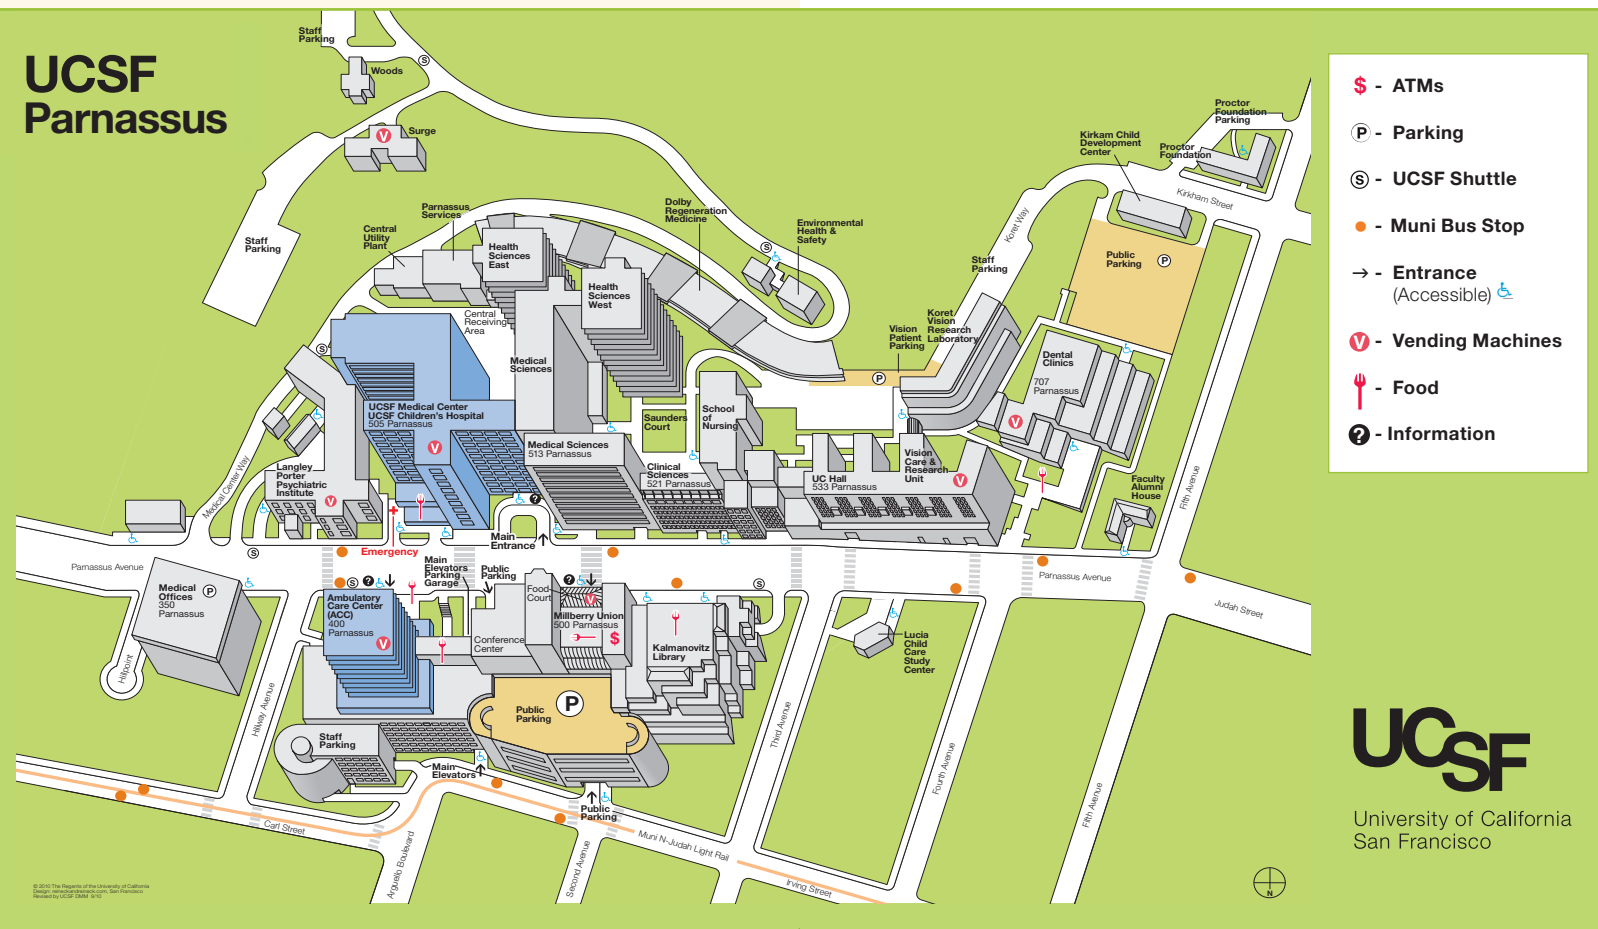

Monday-Friday:
9:00 am-5:00 pm
415.476.2898
youseeflowersatuc.com

UCSF Campus Store

(Floor B1)
Books, apparel, emblematic accessories, gifts, supplies, and personal technology needs
Monday - Friday
9:00am - 5:30pm
415.681.3832