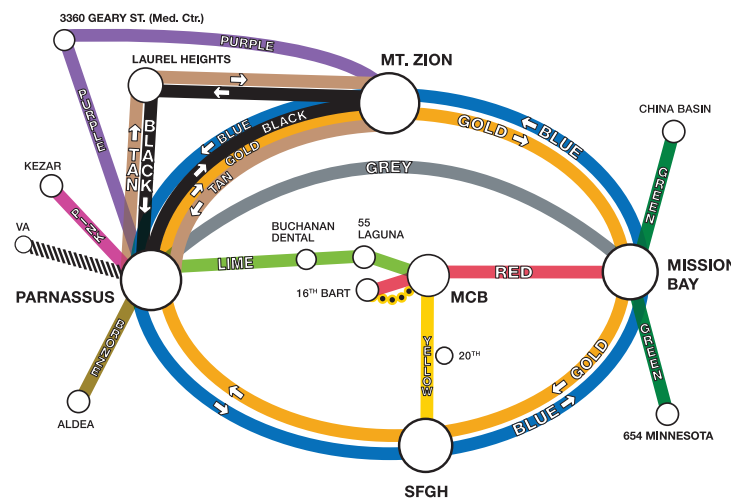

Palio Caffé

Espresso drinks, panini sandwiches, salads, lasagna, soup, pastries

Monday-Thursday:
6:30 am-6:00 pm
Friday: 6:30 am-5:00 pm
415.681.9925

Subway

(Floor B1)
Sandwiches, wraps, salads, soups, cookies
Monday-Friday:
7:00 am-9:00 pm
Saturday & Sunday:
8:00 am-8:00 pm
415.661.0199

Transportation

Shuttle Stop

530 Parnassus Avenue

(Library)

BLACK stops:
Mount Zion → Laurel Heights
Monday-Friday:
6:30 am-7:45 pm

TAN stops:

Laurel Heights → Mount Zion
Monday-Friday:
6:40 am-7:35 pm

LIME stops: Buchanan Dental Center → Mission Center Building (MCB)
Monday-Friday:
6:05 am-8:35 pm

PURPLE stops: 3360 Geary → Mount Zion → 3360 Geary
Monday-Friday:
6:15 am-6:38 pm

Shuttle Stop
505 Parnassus Avenue
Medical Center-Emergency

PINK stops: Kezar
Monday-Friday:
5:30 am-9:00 am

Shuttle Stop

414 Parnassus Avenue

(Langley Porter Psychiatric Institute-LPPI)

GREY stops: Mission Bay
Monday-Friday:
6:15 am-10:08 pm

BLUE stops: SFGH → Mission Bay → Mount Zion
Monday-Friday:
5:55 am-9:30 pm

GOLD stops: Mount Zion → Mission Bay → SFGH
Monday-Friday:
5:45 am-9:20 pm

BRONZE stops: Aldea Housing → Surge/Woods Lots
Monday-Friday:
6:40 am-6:49 pm

VA stops: Veterans Administration Medical Center
Monday-Friday:
6:35 am-9:05 am,
4:35 pm-7:05 pm

UCSF Shuttle Hotline
415.476.GOGO (4646)

UCSF Shuttle System

NextBus: nextbus.com/#1/ucsf