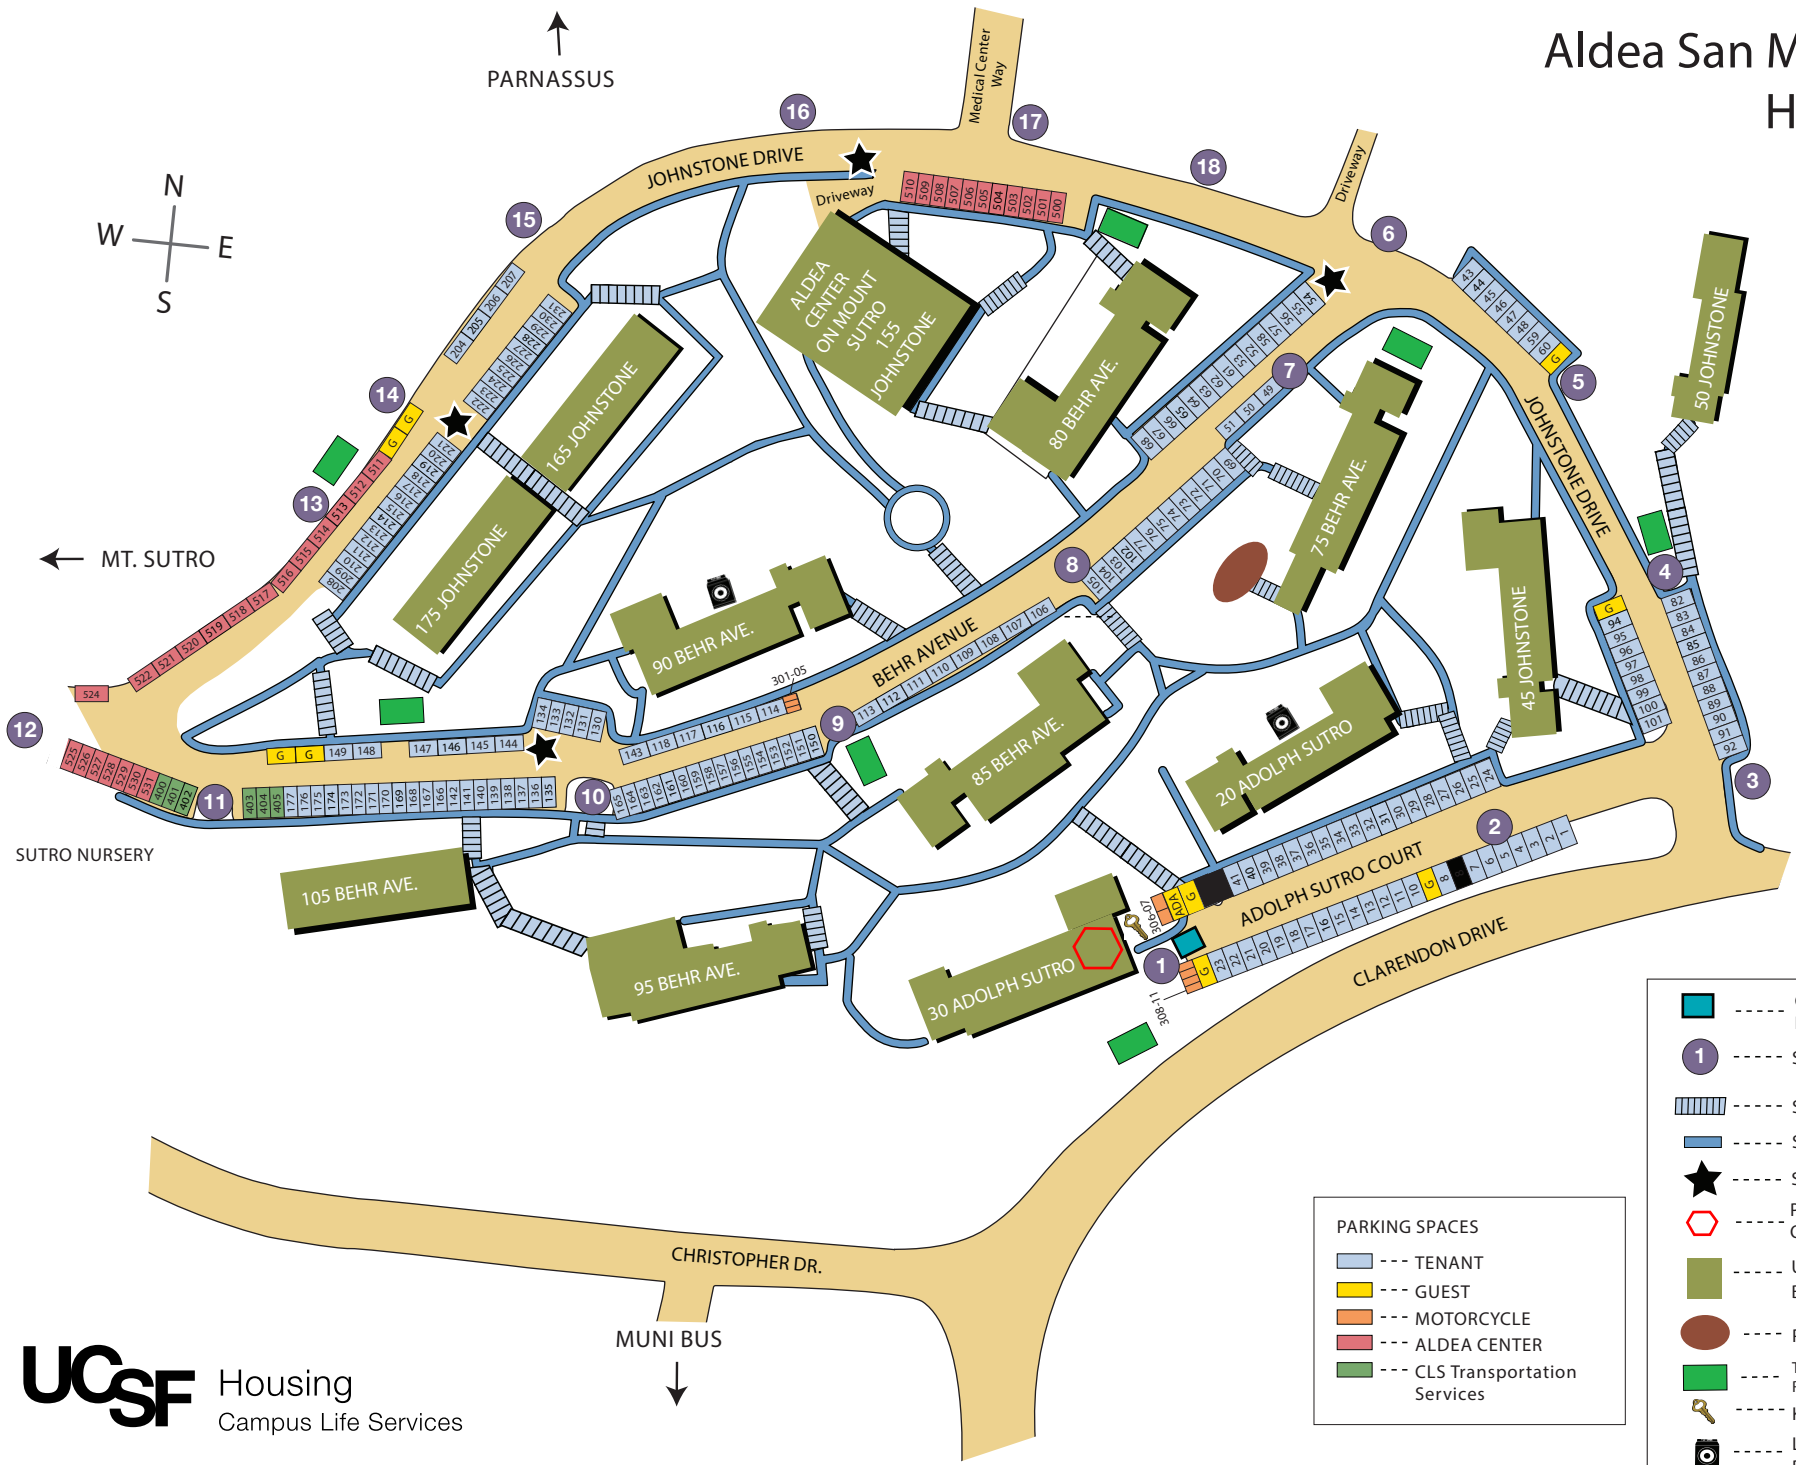

# Aldea San Miguel Housing

PARNASSUS ↑

← MT. SUTRO

SUTRO NURSERY

MUNI BUS ↓

**UCSF** Housing  
Campus Life Services

**PARKING SPACES**

- TENANT
- GUEST
- MOTORCYCLE
- ALDEA CENTER
- CLS Transportation Services

- GOODWILL DONATION BIN
- 1 --- STREET LIGHTS
- STAIRS
- SIDEWALK
- ★ --- SHUTTLE STOP
- PARN. HOUSING OFFICE
- UCSF ALDEA BUILDINGS
- PLAYGROUND
- TRASH/COMPOST/RECYCLING
- 🔑 --- KEY DROPBOX
- LAUNDRY CARD DISPENSER