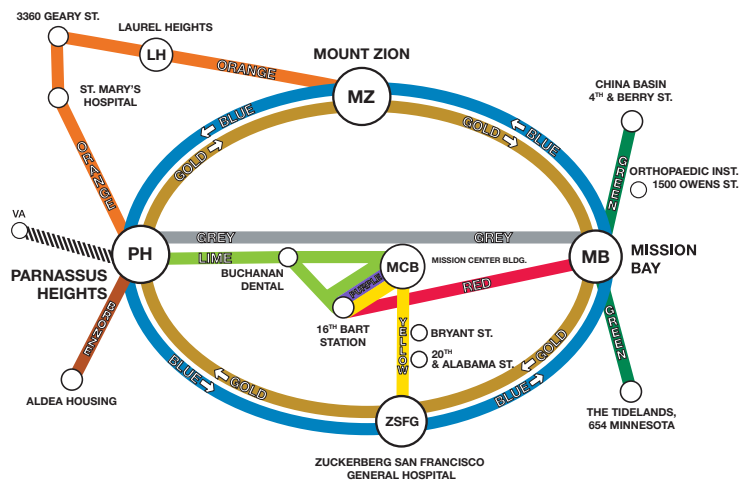

UCSF Shuttles

Free shuttles connect UCSF faculty, staff, students, patients, patient family members, and visitors to all campus locations.

To plan your trip, view shuttle schedules and more, visit:

shuttles.ucsf.edu

Alternative Transportation

Explore UCSF Vanpool, carpool options, public transit, biking and more:

tiny.ucsf.edu/alttransportation

415.514.2966

UCSF Shuttle Hotline

415.476.GOGO (4646)

UCSF SHUTTLE MAP

shuttles.ucsf.edu

SF MUNI

Call: 511
Visit: 511.org

Mission Bay TMA

800.428.5588

Yellow Cab

415.333.3333

Muni "T" Line

(Third Street at Gene Friend Way)
Inbound to Balboa Park via downtown; outbound to Sunnyvale

Muni 55-16th Street Line

(Multiple stops along 16th Street)
Inbound to 16th Street/Mission BART Station; Mission Bay/UCSF

Campus Life Services has been serving the community here for more than 50 years. In ways great and small, we work hard to help make life better for the people who teach, study, work, and visit UCSF. The services here are just a taste of what we have to offer. Connect with us online and allow us to serve you.