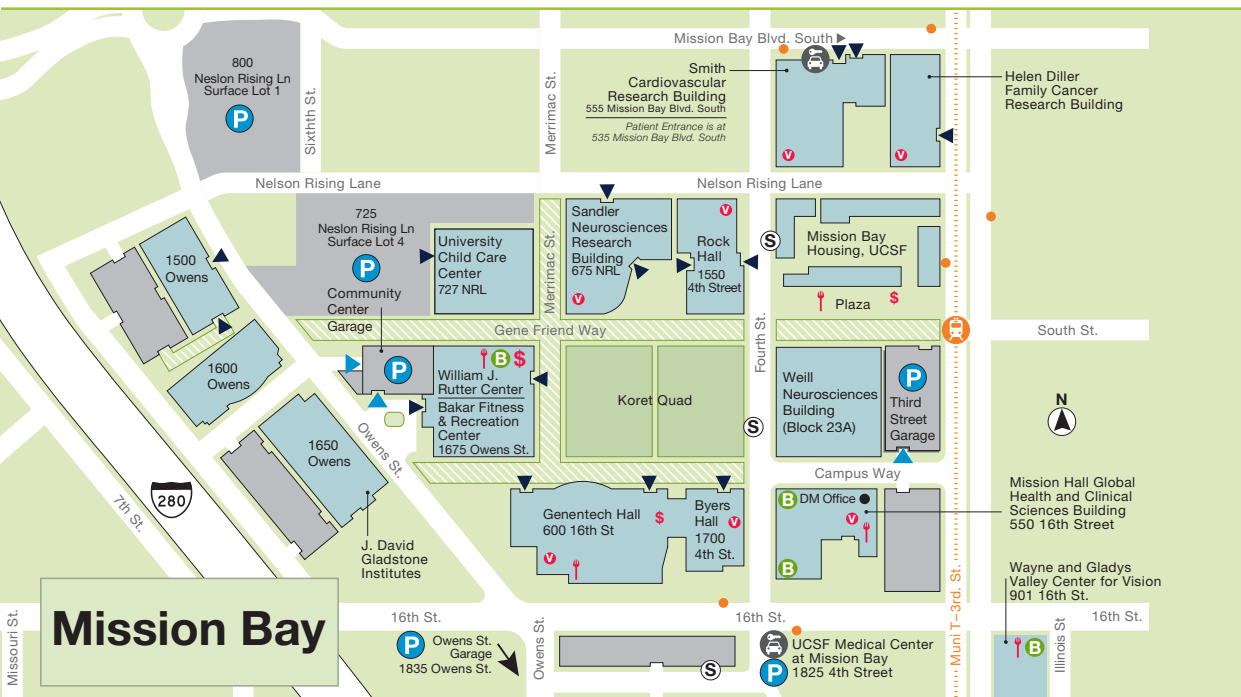

Wellness and Community

Events, programs, exclusive offers and fun! Opt-in to receive our messages through the UCSF Mobile App.
Learn more: bit.ly/ucsf-opt-in
415.476.2675

Conference Center at the Valley Center for Vision

Multi-purpose conference rooms rentals, variety of caterers
901 16th Street
Opening 2020

Documents & Media

Printing, design, posters, digital media, business cards & stationery
Mission Hall, Floor 1, Room 1504
550 16th Street
415.502.8664
9:00 am-3:00 pm (Mon-Fri)

Mission Bay Conference Center

Full-service event planning, room rentals, catering
1675 Owens Street, Room 251
866.431.UCSF (8273)

Housing Community Room at Mission Bay

Multi-purpose room for events, meetings, team building, retreats
525 Nelson Rising Lane, Room 112
415.514.4550
Monday-Friday
8:00 am-5:00 pm

Walgreens at UCSF

Pharmacy, over the counter medicine, snacks, and more
550 16th St., Room 1200
415.365.0512
9:00 am-6:00 pm (Mon-Fri)
9:00 am-3:00 pm (Sat & Sun)

Wi-Fi

Free wireless service:
UCSFguest, no password

Banking & ATMs

1560 3rd Street

Golden 1 Credit Union
Monday-Friday
10:00 am-5:00 pm
Saturday
10:00 am - 2:00 pm

1660 3rd Street

(William J. Rutter Center)
Golden 1 Credit Union

600 16th Street

(Genentech Hall Lobby)
Golden 1

Building Issues & Recycling

Facilities Customer Service Center facilities@ucsf.edu

Recycling & Waste Reduction Program recycling@ucsf.edu

- ATMs
- Valet Parking
- Parking
- Parking Entrance
- UCSF Shuttle
- Muni Bus Stop
- Muni Light Rail
- Entrance (Accessible)
- Vending Machines
- Food
- Business Services