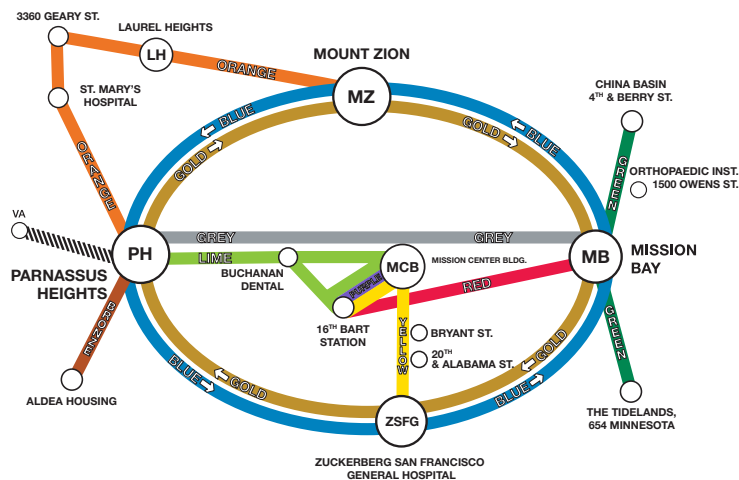

University of California  
San Francisco

**UCSF Shuttles**

Free shuttles connect UCSF faculty, staff, students, patients, patient family members, and visitors to all campus locations.

To plan your trip, view shuttle schedules and more, visit:

[shuttles.ucsf.edu](http://shuttles.ucsf.edu)

**Alternative Transportation**

Explore UCSF Vanpool, carpool options, public transit, biking and more:

[tiny.ucsf.edu/alttransportation](http://tiny.ucsf.edu/alttransportation)

415.514.2966

**UCSF Shuttle Hotline**

415.476.GOGO (4646)

**UCSF SHUTTLE MAP**

[shuttles.ucsf.edu](http://shuttles.ucsf.edu)

**SF MUNI**

Call: 511  
Visit: 511.org

**Mission Bay TMA**

800.428.5588

**Yellow Cab**

415.333.3333

**Muni "T" Line**

(Third Street at Gene Friend Way)  
Inbound to Balboa Park via downtown; outbound to Sunnyvale

**Muni 55-16th Street Line**

(Multiple stops along 16th Street)  
Inbound to 16th Street/Mission BART Station; Mission Bay/UCSF