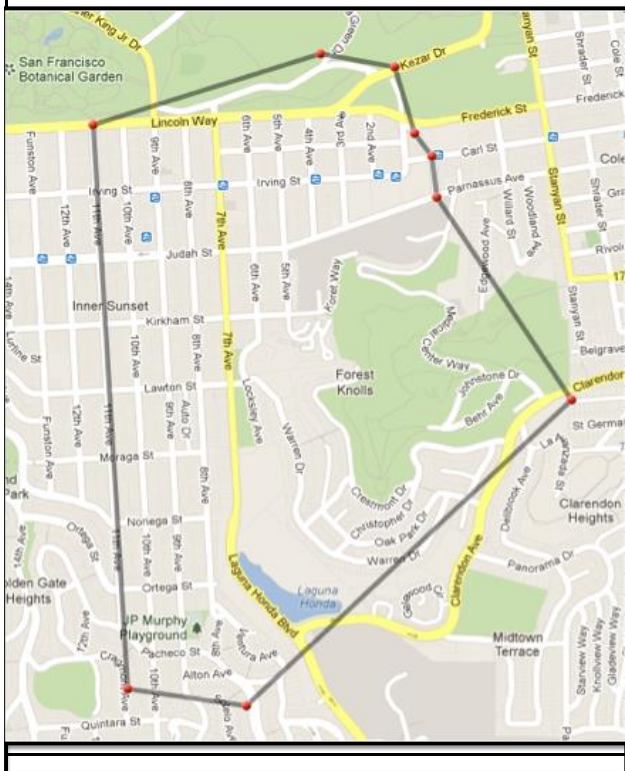

5:00 pm till 7:00 pm
Points WEST of the Parnassus Campus within the following boundaries (in order):

EAST: Hillway to Irving St.
NORTH: Lincoln Way
WEST: Eleventh Ave./Ortega

Serviced after 7PM only: SOUTH: 7th Ave. to Clarendon

No Service to Clarendon Heights area until after 7:00PM. No drop-offs along Clarendon Ave, Twin Peaks Blvd, Warren Drive, Oak Park, Woodhaven or Christopher Drive.

7:00 pm till Midnight
Points WEST of the Parnassus Campus (including the Aldea Housing complex) within the following boundaries (in order):

EAST: Aruello @ Irving (to Hillway)
NORTH: Lincoln Way (to Martin Luther King Drive in Golden Gate Park)
WEST: 7th Ave. (to 11th & Ortega)
SOUTH: Aldea Housing (7th Ave to Clarendon Avenue)

Midnight til 1:00 am (& weekend service)
Points WEST & EAST of the Parnassus Campus
The Driver determines the most efficient route within the following boundaries:

SOUTH: Aldea Housing/Clarendon/Ortega
WEST: 7th Ave/11th Ave.
NORTH: Lincoln Way/MLK Drive/Waller St.
Limited Haight/Ashbury (to Masonic/Fulton)
EAST: Clayton/Twin Peaks Blvd.

EASTBOUND SHUTTLE

Shuttle Picks up and Departs from Moffitt Circle