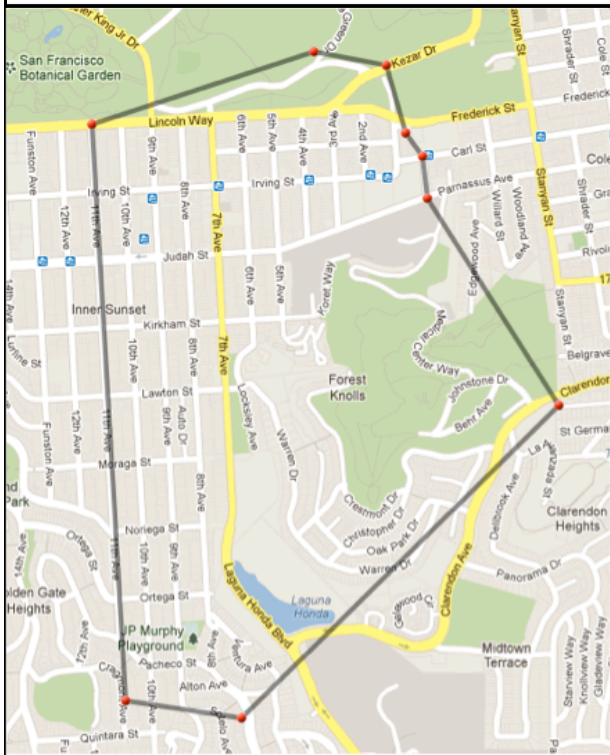

5:00 pm - 7:00 pm

Points WEST of the Parnassus Campus within the following boundaries (in order):

EAST: Hillway to Irving St.
NORTH: Lincoln Way
WEST: Eleventh Ave./Ortega

Serviced after 7PM only: SOUTH: 7th Ave. to Clarendon

No Service to Clarendon Heights area until after 7:00PM. No drop-offs along Clarendon Ave, Twin Peaks Blvd, Warren Drive, Oak Park, Woodhaven or Christopher Drive.

7:00 pm - Midnight
Points WEST of the Parnassus Campus (incl. Aldea Housing Complex within the following boundaries (in order):

EAST: Arguello @ Irving (to Hillway)
NORTH: Lincoln Way (to MLK Drive in GG Park)
WEST: 7th Ave. (to 11th & Ortega)
SOUTH: Aldea Housing (7th Ave to Clarendon Avenue)

Midnight - 1:00 am
(incl. weekend/holiday service)
Points WEST & EAST of the Parnassus Campus

The Driver determines the most efficient route within the following boundaries:

SOUTH: Aldea Housing/Clarendon/Ortega
WEST: 7th Ave/11th Ave.
NORTH: Lincoln Way/MLK Drive/Waller St.
Limited Haight/Ashbury (to Masonic/Fulton)
EAST: Clayton/Twin Peaks Blvd.