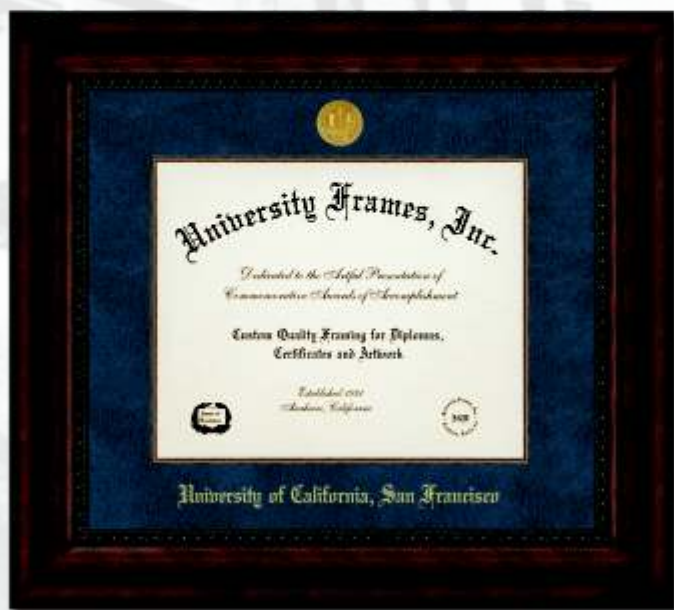

UCSF University Store

Congratulations Graduate!

To commemorate this milestone, we have selected a line of custom-quality diploma frames that elegantly and distinctively combine the elements of aesthetics and preservation.

*Preservation and Protection

Acid-free, premium quality matboard and an acid-free mount board provide protection from long-term discoloration and deterioration.

*Easy Access and Framing

The frame allows your diploma to be removed and replaced at any time with ease. Mounting takes only minutes with the enclosed simple-to-follow instructions.

Choose your School:				
<input type="checkbox"/> University of California, San Francisco <input type="checkbox"/> University of California, San Francisco School of Dentistry <input type="checkbox"/> University of California, San Francisco School of Medicine <input type="checkbox"/> University of California, San Francisco School of Nursing <input type="checkbox"/> University of California, San Francisco School of Pharmacy				
Check Diploma Size:		8.5 x 11 fits:	11 x 14 fits:	
<input type="checkbox"/> 11 x 14 diploma frame. <input type="checkbox"/> 8.5 x 11 diploma frame.		MS MSN Ph.D.	DDS MD PharmD	
ALL FRAMES INCLUDE A 22 KARAT GOLD PLATED MEDALLION				
Qty	Style	8.5 x 11 Size	11 x 14 Size	Total
	Classic Frame <i>Blue over Gold Mat</i> <input type="checkbox"/> Mahogany <input type="checkbox"/> Mahogany with Gold Trim <input type="checkbox"/> Walnut with Gold Trim <input type="checkbox"/> Ebony with Gold Trim	\$139.99	\$159.99	
	Executive Frame <i>Blue Library Leather Mat</i>	\$229.99	\$239.99	
<i>Subtotal</i>				
<i>CA Residents add 9.5% Sales Tax</i>				
<i>*Shipping & Handling</i>				
TOTAL				

UCSF University Store

Classic Ebony with Gold Trim

Classic Mahogany

Classic Walnut with Gold Trim

Classic Mahogany with Gold Trim

Executive Frame with Blue Library Leather Mat

University
FRAMES, INC.