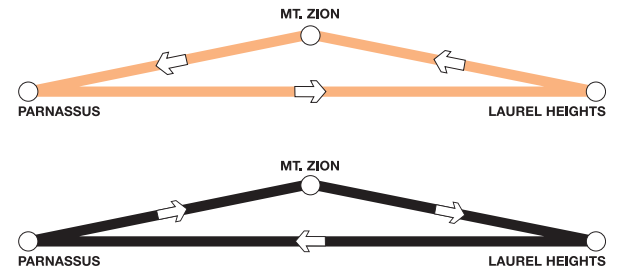

UCSF Mt. Zion Campus

(MtZ) Sutter Street at Divisadero

STOP: Sutter St. between Divisadero and Scott Sts.

UCSF Laurel Heights Campus

3333 California St.

STOP: Outside the lobby entrance at 3333 California

TAN

PARNASSUS Library - Time posted LPPI - 2 nd Stop	LAUREL HEIGHTS	MT. Z Mt Zion Medical Center	PARNASSUS Library - Time posted LPPI - 2 nd Stop
All times are for departures. (Times are approximate)			
6:45 AM	7:00 AM	7:05 AM	7:20 AM
7:05 AM	7:20 AM	7:25 AM	7:40 AM
7:25 AM	7:40 AM	7:45 AM	8:00 AM
7:45 AM	8:00 AM	8:05 AM	8:20 AM
8:05 AM	8:20 AM	8:25 AM	8:40 AM
8:25 AM	8:40 AM	8:45 AM	9:00 AM
8:45 AM	9:00 AM	9:05 AM	9:20 AM
9:05 AM	9:20 AM	9:25 AM	9:40 AM
9:25 AM	9:40 AM	9:45 AM	10:00 AM
9:45 AM	10:00 AM	10:05 AM	10:20 AM
10:05 AM	10:20 AM	10:25 AM	10:40 AM
10:25 AM	10:40 AM	10:45 AM	11:00 AM
10:45 AM	11:00 AM	11:05 AM	11:20 AM
11:05 AM	11:20 AM	11:25 AM	11:40 AM
11:25 AM	11:40 AM	11:45 AM	12:00 PM
11:45 AM	12:00 PM	12:05 PM	12:20 PM
12:05 PM	12:20 PM	12:25 PM	12:40 PM
12:25 PM	12:40 PM	12:45 PM	1:00 PM
12:45 PM	1:00 PM	1:05 PM	1:20 PM
1:05 PM	1:20 PM	1:25 PM	1:40 PM
1:25 PM	1:40 PM	1:45 PM	2:00 PM
1:45 PM	2:00 PM	2:05 PM	2:20 PM
2:05 PM	2:20 PM	2:25 PM	2:40 PM
2:25 PM	2:40 PM	2:45 PM	3:00 PM
2:45 PM	3:00 PM	3:05 PM	3:20 PM
3:05 PM	3:20 PM	3:25 PM	3:40 PM
3:25 PM	3:40 PM	3:45 PM	4:00 PM
3:45 PM	4:00 PM	4:05 PM	4:20 PM
4:05 PM	4:20 PM	4:25 PM	4:40 PM
4:25 PM	4:40 PM	4:45 PM	5:00 PM
4:45 PM	5:00 PM	5:05 PM	5:20 PM
5:05 PM	5:20 PM	5:25 PM	5:40 PM
5:25 PM	5:40 PM	5:45 PM	6:00 PM
5:45 PM	6:00 PM	6:05 PM	6:20 PM
6:05 PM	6:20 PM	6:25 PM	6:40 PM
6:25 PM	6:40 PM	6:45 PM	7:00 PM
6:45 PM	7:00 PM	7:05 PM	7:20 PM
7:05 PM	7:20 PM	7:25 PM	7:40 PM
7:25 PM	7:40 PM	7:45 PM	8:00 PM
7:45 PM	8:00 PM	8:05 PM	END
8:05 PM	8:20 PM	8:25 PM	END